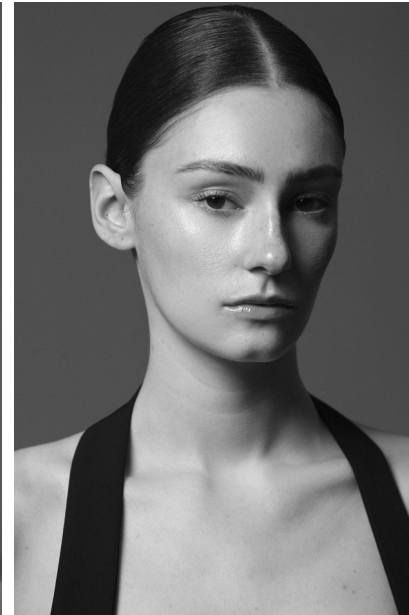

FENTON

MODEL MANAGEMENT

MONICA

Height: 5'11" Dress: 2-4 US Bust: 32" Waist: 25" Hips: 36" Shoes: 9.5 US Hair: Brown Eyes: Brown

FENTON

MODEL MANAGEMENT

MONICA

Height: 5'11" Dress: 2-4 US Bust: 32" Waist: 25" Hips: 36" Shoes: 9.5 US Hair: Brown Eyes: Brown