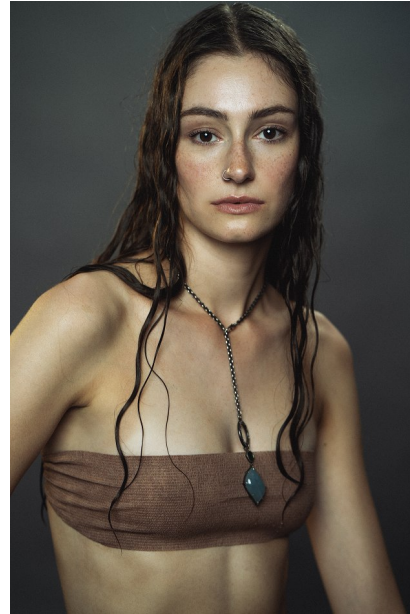

FENTON

MODEL MANAGEMENT

MONICA

Height: 5'11" Dress: 2-4 US Bust: 32" Waist: 25" Hips: 36" Shoes: 9.5 US Hair: Brown Eyes: Brown

FENTON

MODEL MANAGEMENT

MONICA

Height: 5'11" Dress: 2-4 US Bust: 32" Waist: 25" Hips: 36" Shoes: 9.5 US Hair: Brown Eyes: Brown

FENTON

MODEL MANAGEMENT

MONICA

Height: 5'11" Dress: 2-4 US Bust: 32" Waist: 25" Hips: 36" Shoes: 9.5 US Hair: Brown Eyes: Brown