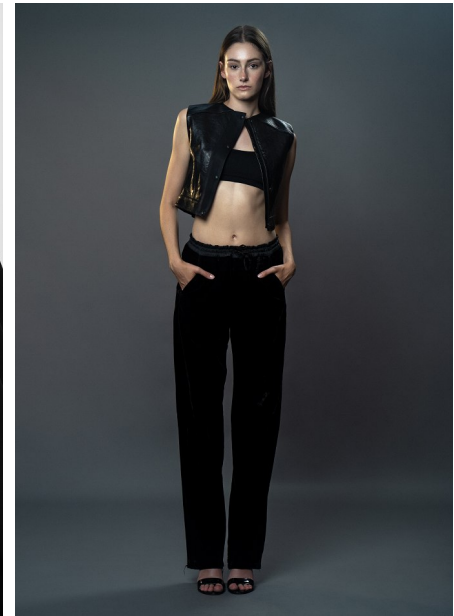

FENTON

MODEL MANAGEMENT

MONICA

Height: 5'11" Dress: 2-4 US Bust: 32" Waist: 25" Hips: 36" Shoes: 9.5 US Hair: Brown Eyes: Brown

FENTON

MODEL MANAGEMENT

MONICA

Height: 5'11" Dress: 2-4 US Bust: 32" Waist: 25" Hips: 36" Shoes: 9.5 US Hair: Brown Eyes: Brown