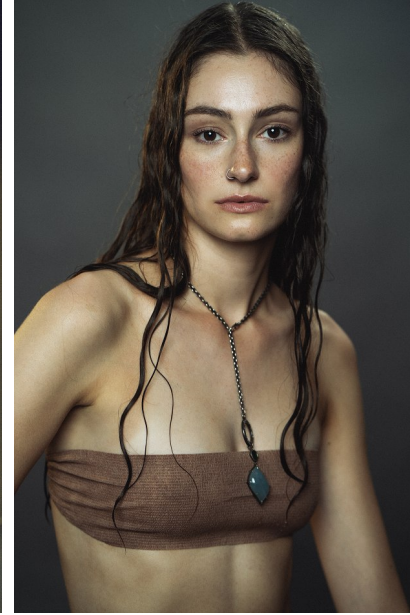

FENTON

MODEL MANAGEMENT

MONICA

Height: 5'11" Dress: 2-4 US Bust: 32" Waist: 25" Hips: 36" Shoes: 9.5 US Hair: Brown Eyes: Brown

FENTON

MODEL MANAGEMENT

MONICA

Height: 5'11" Dress: 2-4 US Bust: 32" Waist: 25" Hips: 36" Shoes: 9.5 US Hair: Brown Eyes: Brown