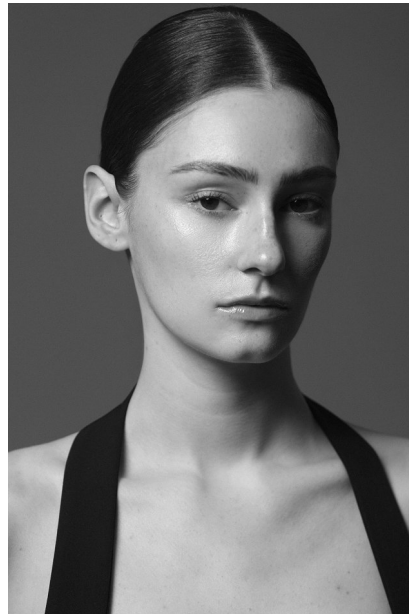

FENTON

MODEL MANAGEMENT

MONICA

Height: 5'11" Dress: 2-4 US Bust: 32" Waist: 25" Hips: 36" Shoes: 9.5 US Hair: Brown Eyes: Brown

FENTON

MODEL MANAGEMENT

MONICA

Height: 5'11" Dress: 2-4 US Bust: 32" Waist: 25" Hips: 36" Shoes: 9.5 US Hair: Brown Eyes: Brown

FENTON

MODEL MANAGEMENT

MONICA

Height: 5'11" Dress: 2-4 US Bust: 32" Waist: 25" Hips: 36" Shoes: 9.5 US Hair: Brown Eyes: Brown