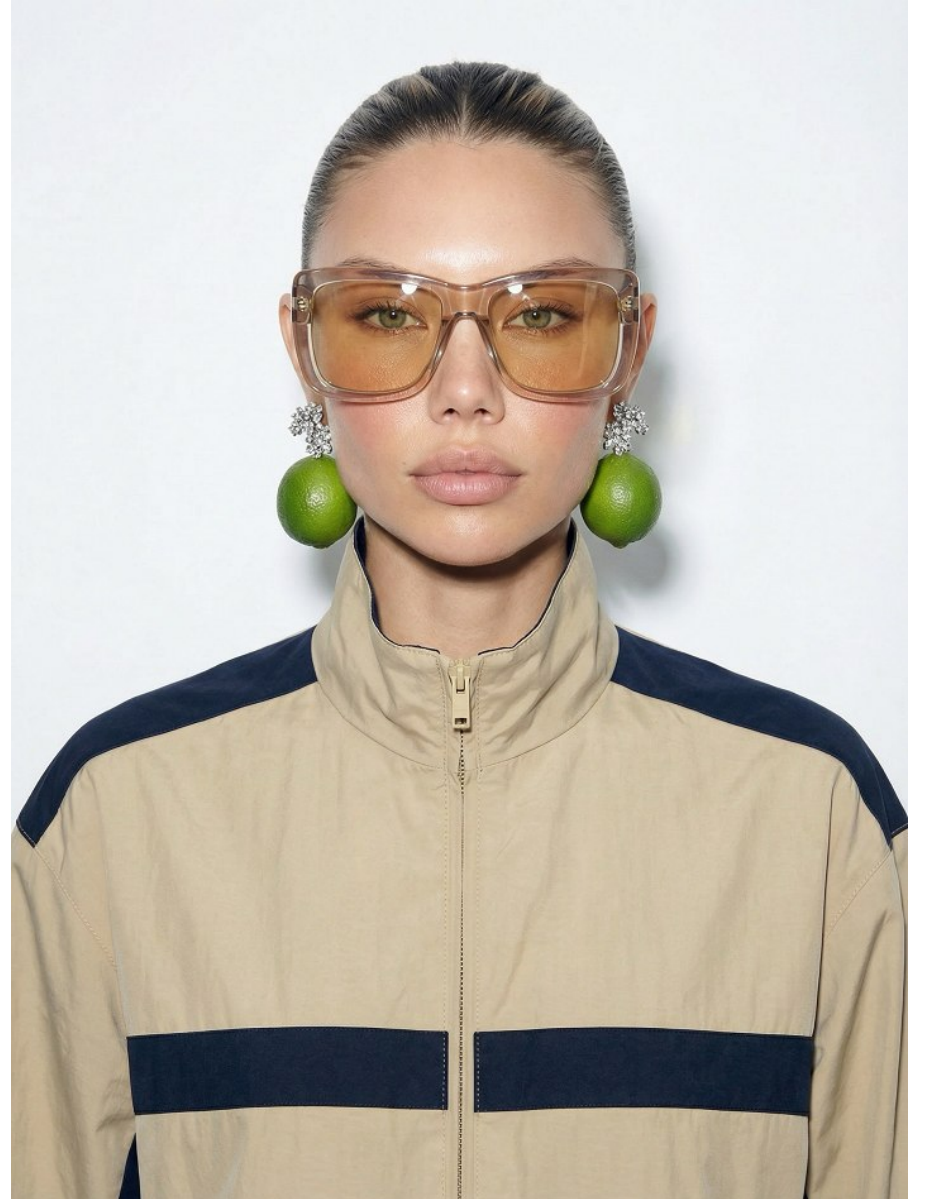

FENTON
MODEL MANAGEMENT

ADELINA NOVAK

Height: 5'9" Dress: 2 US Bust: 34" Waist: 24" Hips: 35.5" Shoes: 8 US Hair: Dirty Blonde Eyes: Green