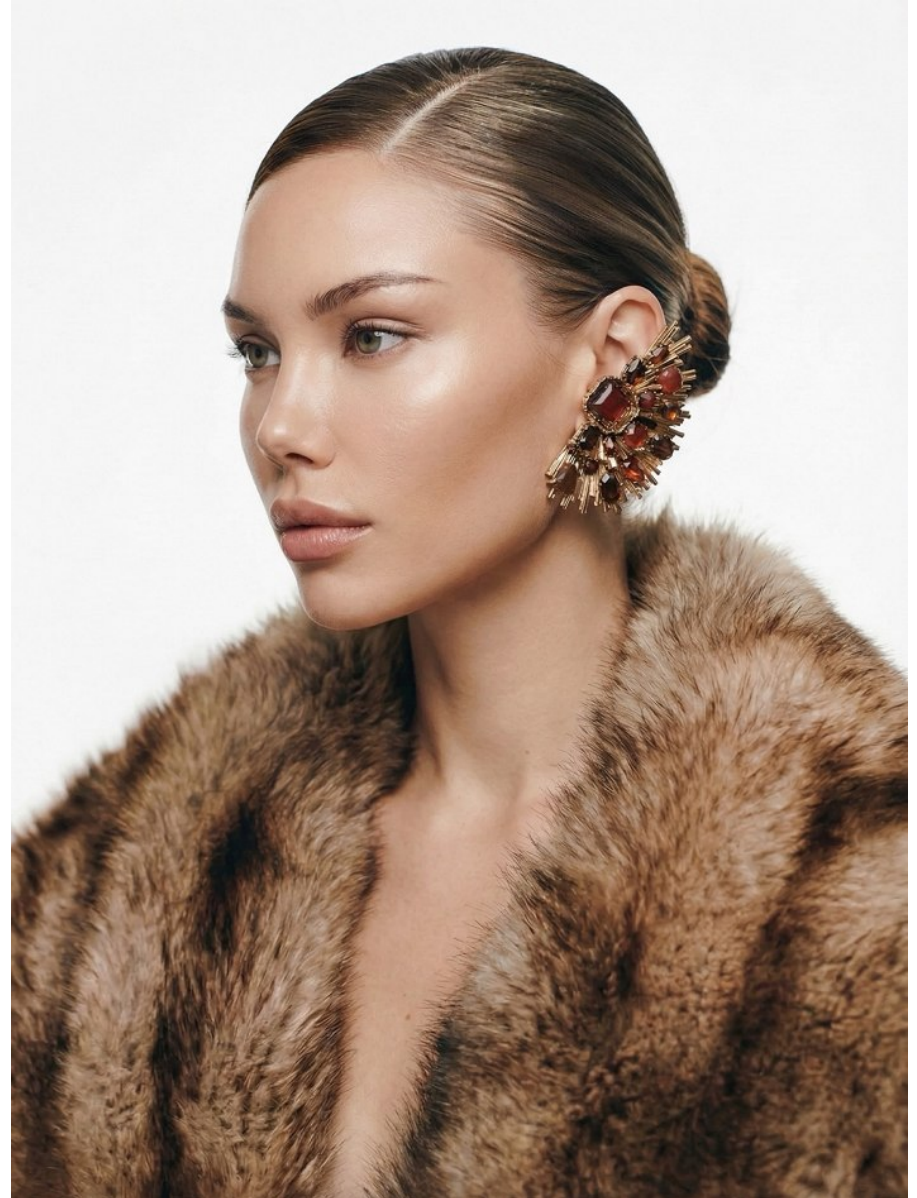

FENTON
MODEL MANAGEMENT

ADELINA NOVAK

Height: 5'9" Dress: 2 US Bust: 34" Waist: 24" Hips: 35.5" Shoes: 8 US Hair: Dirty Blonde Eyes: Green

У К П А І Н А
E

L E
DIGITAL COVER

**Adelina
NOVAK**
SUMMER
TRENDS
2023

У К П А І Н А
E L E
DIGITAL COVER

Adelina NOVAK
SUMMER
TRENDS
2023

ADELINA NOVAK

Height: 5'9" Dress: 2 US Bust: 34" Waist: 24" Hips: 35.5" Shoes: 8 US Hair: Dirty Blonde Eyes: Green

FENTON
MODEL MANAGEMENT

ADELINA NOVAK

Height: 5'9" Dress: 2 US Bust: 34" Waist: 24" Hips: 35.5" Shoes: 8 US Hair: Dirty Blonde Eyes: Green

FENTON
MODEL MANAGEMENT

ADELINA NOVAK

Height: 5'9" Dress: 2 US Bust: 34" Waist: 24" Hips: 35.5" Shoes: 8 US Hair: Dirty Blonde Eyes: Green

FENTON
MODEL MANAGEMENT

ADELINA NOVAK

Height: 5'9" Dress: 2 US Bust: 34" Waist: 24" Hips: 35.5" Shoes: 8 US Hair: Dirty Blonde Eyes: Green

FENTON
MODEL MANAGEMENT

ADELINA NOVAK

Height: 5'9" Dress: 2 US Bust: 34" Waist: 24" Hips: 35.5" Shoes: 8 US Hair: Dirty Blonde Eyes: Green