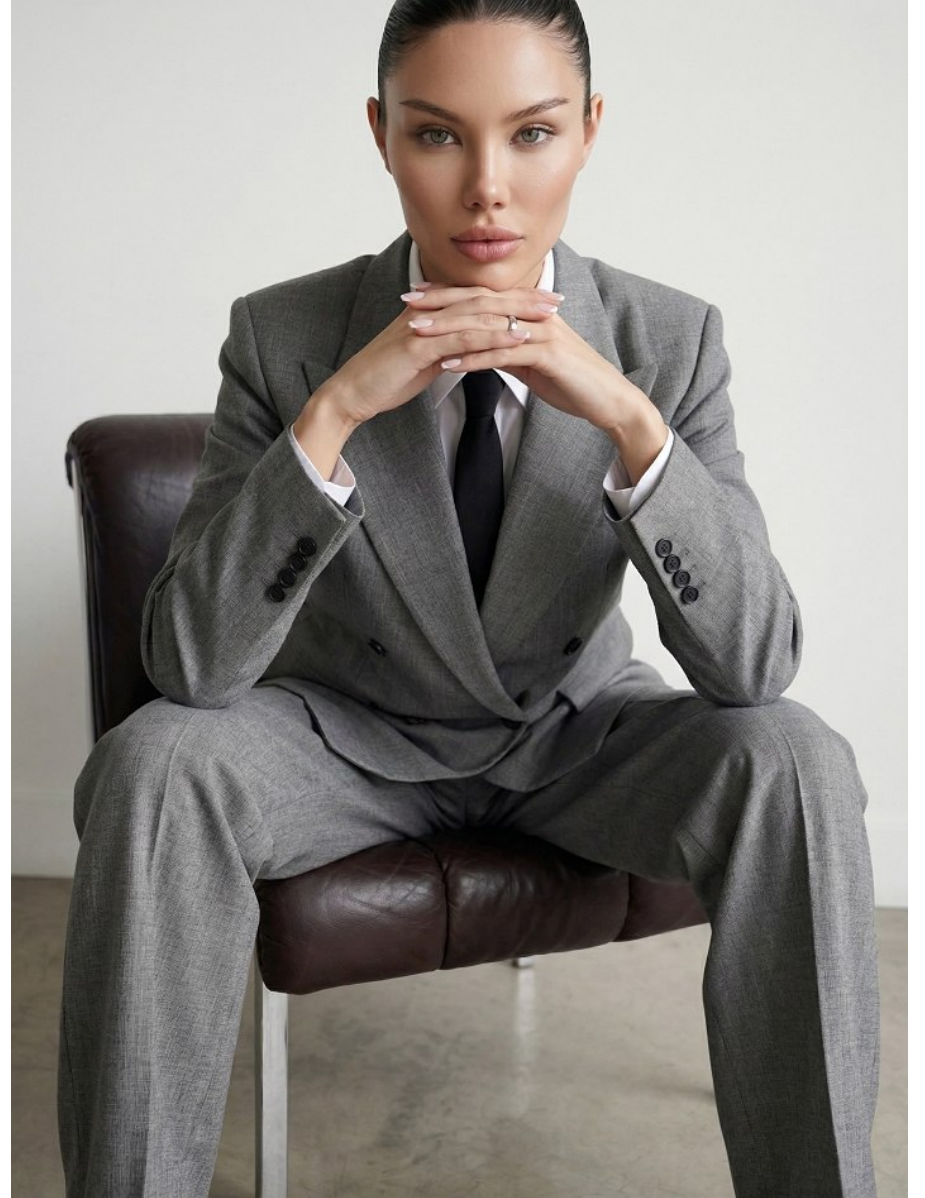

FENTON
MODEL MANAGEMENT

ADELINA NOVAK

Height: 5'9" Dress: 2 US Bust: 34" Waist: 24" Hips: 35.5" Shoes: 8 US Hair: Dirty Blonde Eyes: Green