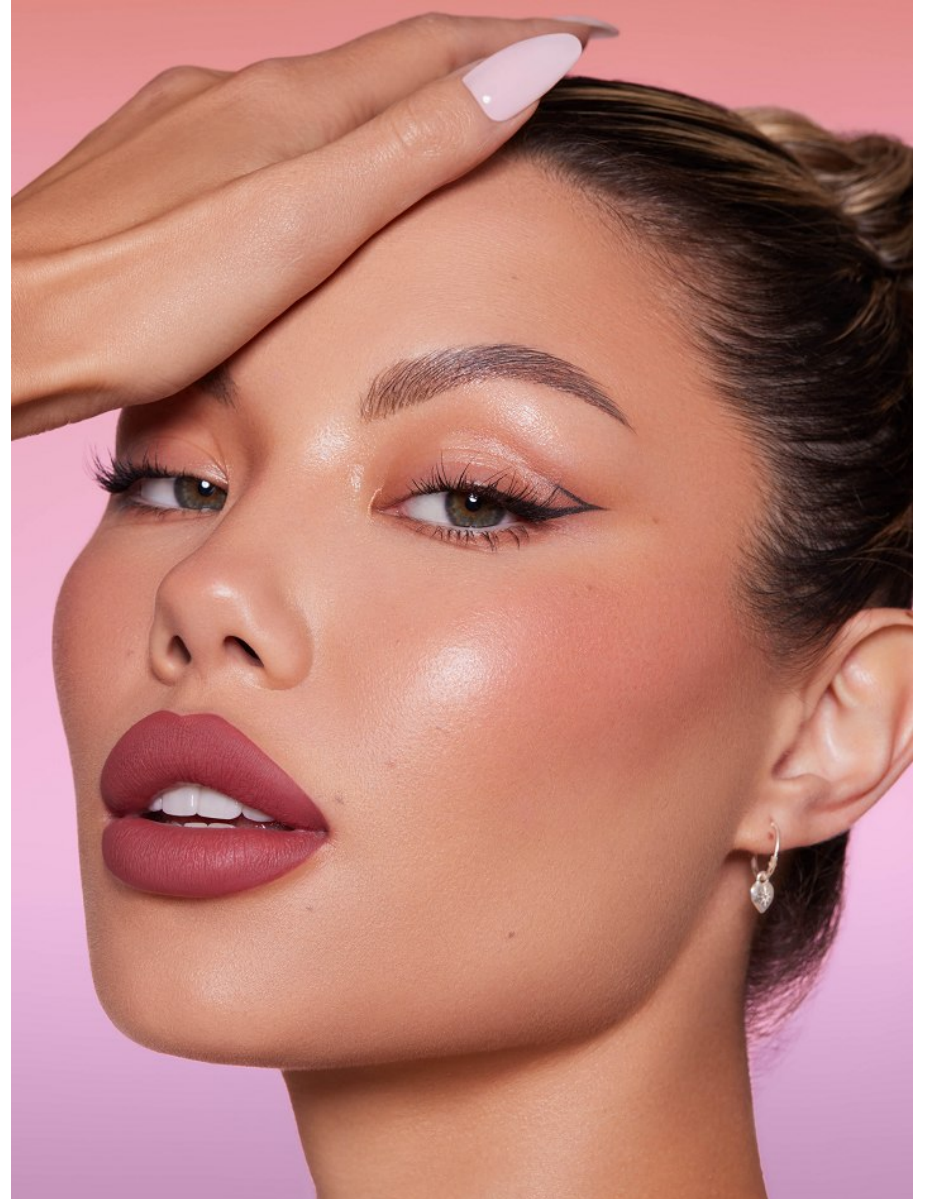

FENTON
MODEL MANAGEMENT

ADELINA NOVAK

Height: 5'9" Dress: 2 US Bust: 34" Waist: 24" Hips: 35.5" Shoes: 8 US Hair: Dirty Blonde Eyes: Green