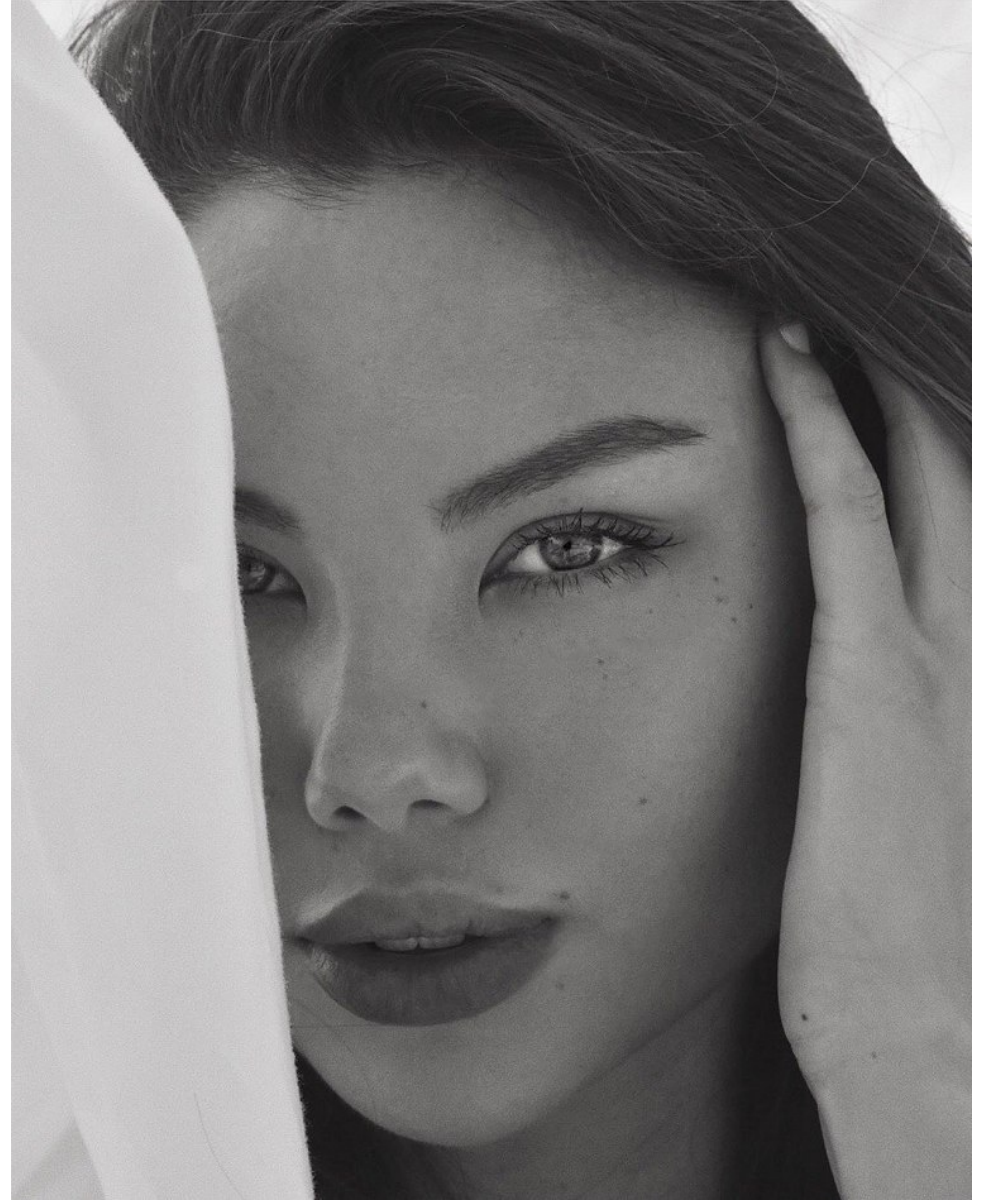

FENTON
MODEL MANAGEMENT

ADELINA NOVAK

Height: 5'9" Dress: 2 US Bust: 34" Waist: 24" Hips: 35.5" Shoes: 8 US Hair: Dirty Blonde Eyes: Green