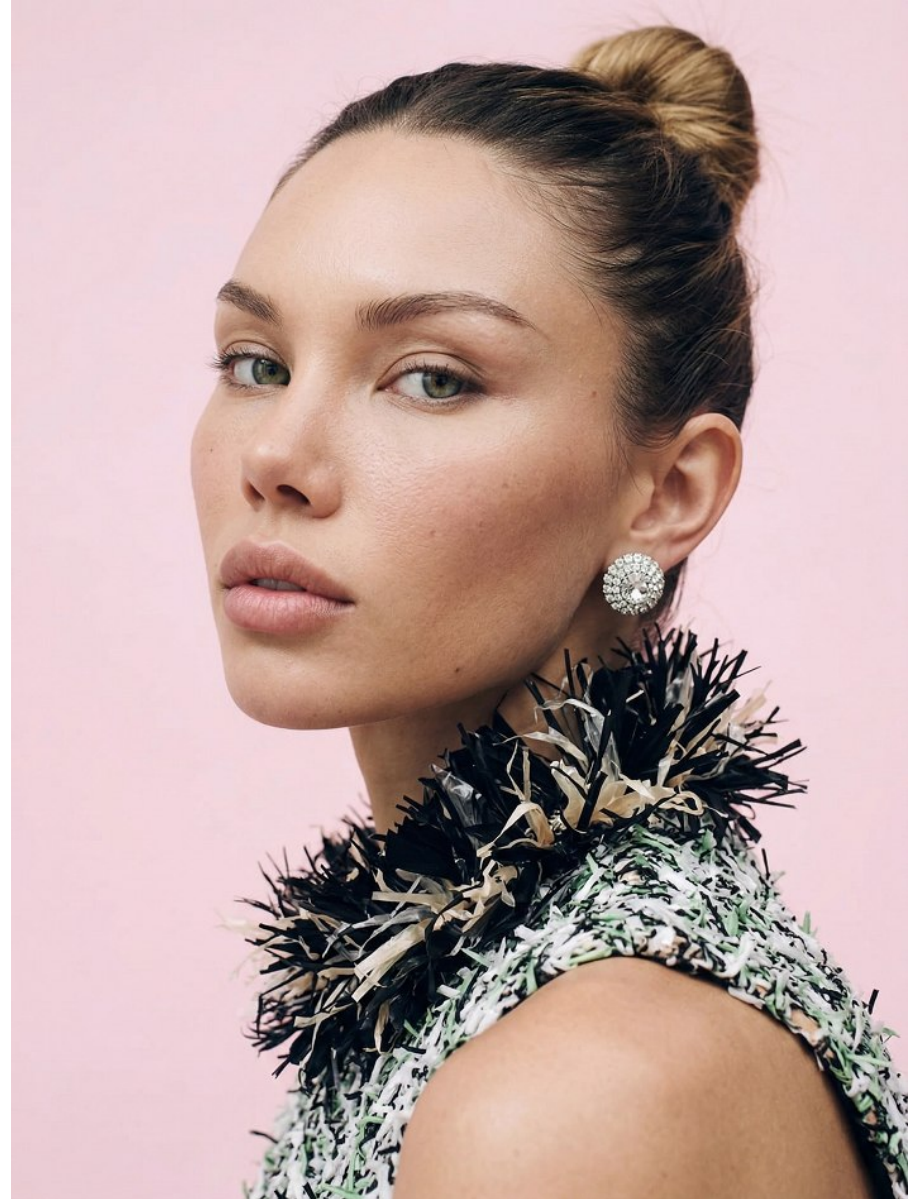

FENTON
MODEL MANAGEMENT

ADELINA NOVAK

Height: 5'9" Dress: 2 US Bust: 34" Waist: 24" Hips: 35.5" Shoes: 8 US Hair: Dirty Blonde Eyes: Green

У К П А І Н А
E

L E
DIGITAL COVER

**Adelina
NOVAK**
SUMMER
TRENDS
2023

У К П А І Н А
E L E
DIGITAL COVER

Adelina NOVAK
SUMMER
TRENDS
2023

ADELINA NOVAK

Height: 5'9" Dress: 2 US Bust: 34" Waist: 24" Hips: 35.5" Shoes: 8 US Hair: Dirty Blonde Eyes: Green

FENTON
MODEL MANAGEMENT

ADELINA NOVAK

Height: 5'9" Dress: 2 US Bust: 34" Waist: 24" Hips: 35.5" Shoes: 8 US Hair: Dirty Blonde Eyes: Green

FENTON
MODEL MANAGEMENT

ADELINA NOVAK

Height: 5'9" Dress: 2 US Bust: 34" Waist: 24" Hips: 35.5" Shoes: 8 US Hair: Dirty Blonde Eyes: Green

FENTON
MODEL MANAGEMENT

ADELINA NOVAK

Height: 5'9" Dress: 2 US Bust: 34" Waist: 24" Hips: 35.5" Shoes: 8 US Hair: Dirty Blonde Eyes: Green

FENTON
MODEL MANAGEMENT

ADELINA NOVAK

Height: 5'9" Dress: 2 US Bust: 34" Waist: 24" Hips: 35.5" Shoes: 8 US Hair: Dirty Blonde Eyes: Green