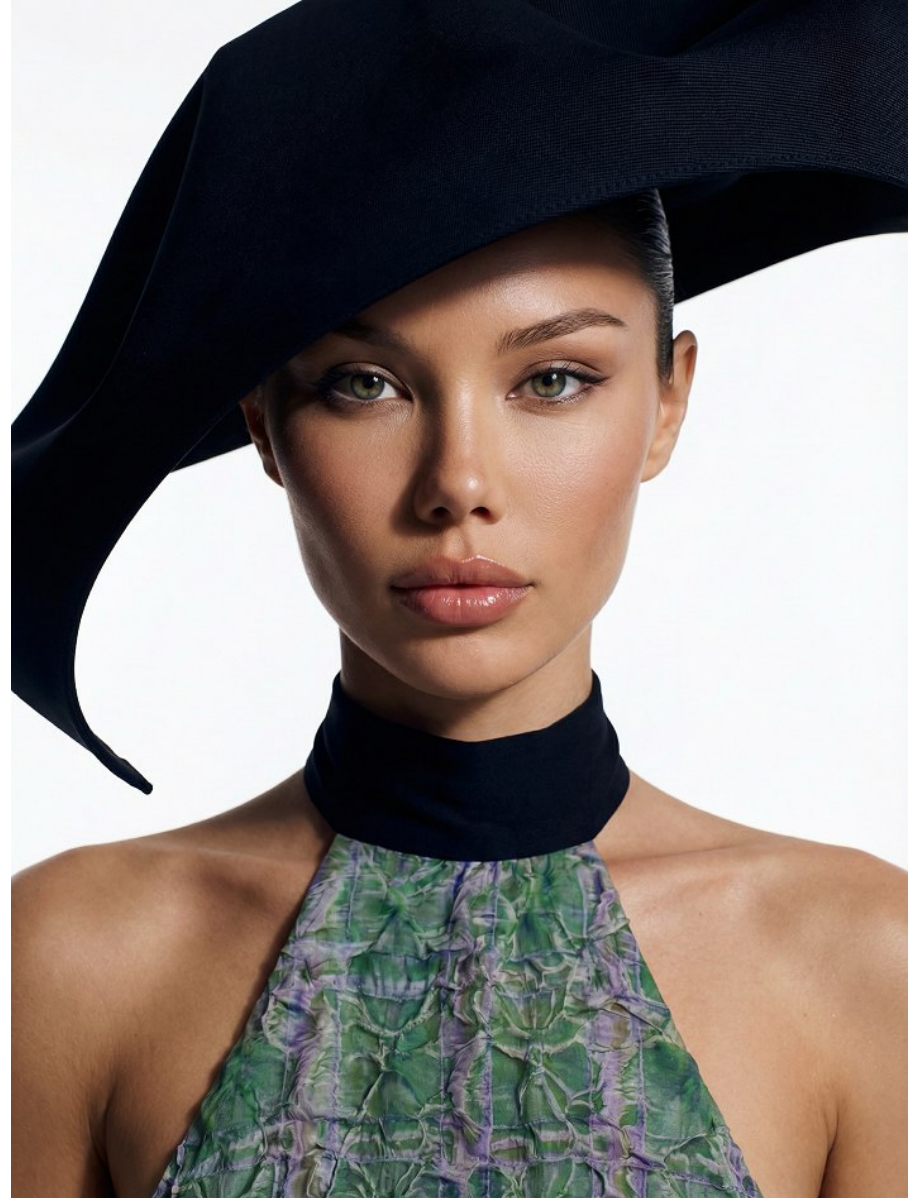

FENTON
MODEL MANAGEMENT

ADELINA NOVAK

Height: 5'9" Dress: 2 US Bust: 34" Waist: 24" Hips: 35.5" Shoes: 8 US Hair: Dirty Blonde Eyes: Green

У К П А І Н А
E

L E
DIGITAL COVER

**Adelina
NOVAK**
SUMMER
TRENDS
2023

У К П А І Н А
E L E
DIGITAL COVER

Adelina NOVAK
SUMMER
TRENDS
2023

ADELINA NOVAK

Height: 5'9" Dress: 2 US Bust: 34" Waist: 24" Hips: 35.5" Shoes: 8 US Hair: Dirty Blonde Eyes: Green

FENTON
MODEL MANAGEMENT

ADELINA NOVAK

Height: 5'9" Dress: 2 US Bust: 34" Waist: 24" Hips: 35.5" Shoes: 8 US Hair: Dirty Blonde Eyes: Green

FENTON
MODEL MANAGEMENT

ADELINA NOVAK

Height: 5'9" Dress: 2 US Bust: 34" Waist: 24" Hips: 35.5" Shoes: 8 US Hair: Dirty Blonde Eyes: Green

FENTON
MODEL MANAGEMENT

ADELINA NOVAK

Height: 5'9" Dress: 2 US Bust: 34" Waist: 24" Hips: 35.5" Shoes: 8 US Hair: Dirty Blonde Eyes: Green

FENTON
MODEL MANAGEMENT

ADELINA NOVAK

Height: 5'9" Dress: 2 US Bust: 34" Waist: 24" Hips: 35.5" Shoes: 8 US Hair: Dirty Blonde Eyes: Green