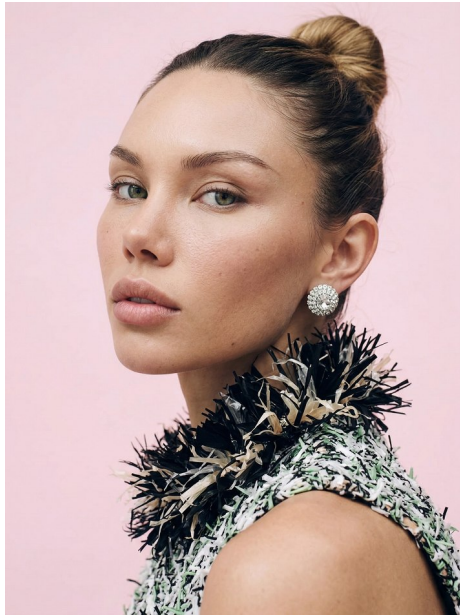

## ADELINA NOVAK

Height: 5'9" Dress: 2 US Bust: 34" Waist: 24" Hips: 35.5" Shoes: 8 US Hair: Dirty Blonde Eyes: Green