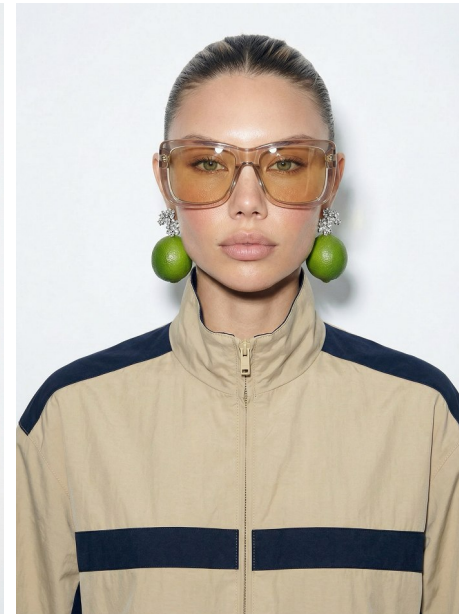

FENTON

MODEL MANAGEMENT

ADELINA NOVAK

Height: 5'9" Dress: 2 US Bust: 34" Waist: 24" Hips: 35.5" Shoes: 8 US Hair: Dirty Blonde Eyes: Green