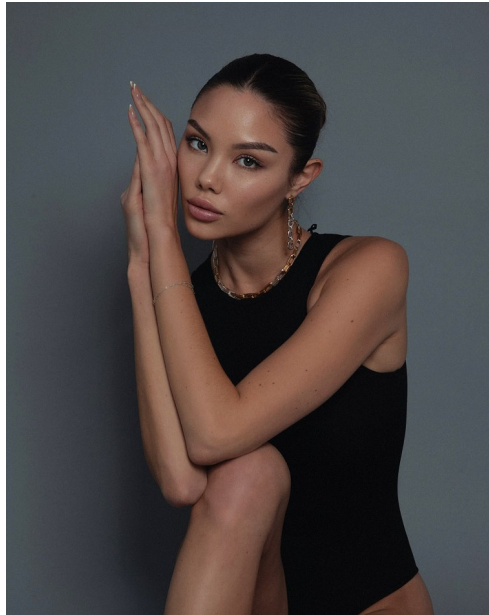

FENTON

MODEL MANAGEMENT

ADELINA NOVAK

Height: 5'9" Dress: 2 US Bust: 34" Waist: 24" Hips: 35.5" Shoes: 8 US Hair: Dirty Blonde Eyes: Green