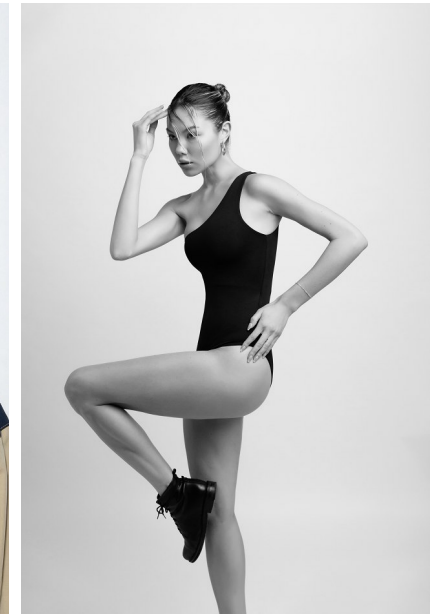

## ADELINA NOVAK

Height: 5'9" Dress: 2 US Bust: 34" Waist: 24" Hips: 35.5" Shoes: 8 US Hair: Dirty Blonde Eyes: Green