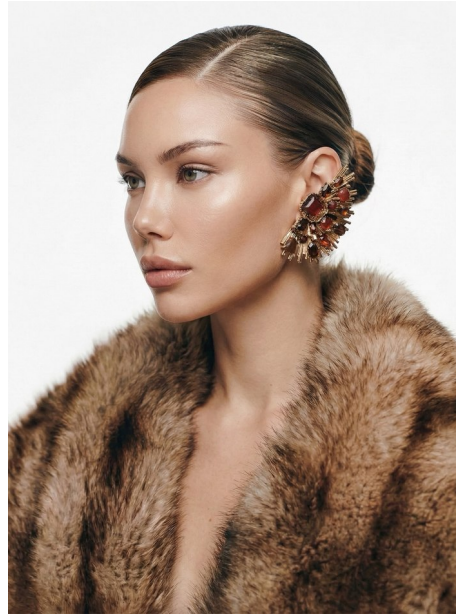

## ADELINA NOVAK

Height: 5'9" Dress: 2 US Bust: 34" Waist: 24" Hips: 35.5" Shoes: 8 US Hair: Dirty Blonde Eyes: Green