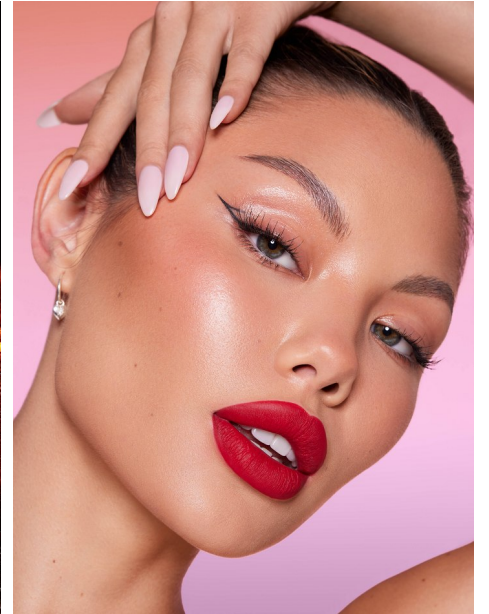

FENTON

MODEL MANAGEMENT

ADELINA NOVAK

Height: 5'9" Dress: 2 US Bust: 34" Waist: 24" Hips: 35.5" Shoes: 8 US Hair: Dirty Blonde Eyes: Green