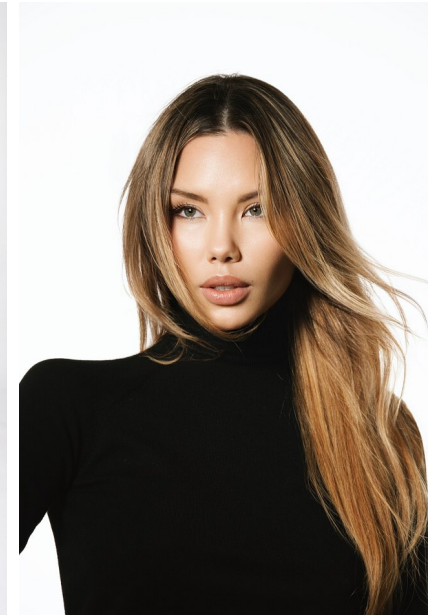

## ADELINA NOVAK

Height: 5'9" Dress: 2 US Bust: 34" Waist: 24" Hips: 35.5" Shoes: 8 US Hair: Dirty Blonde Eyes: Green