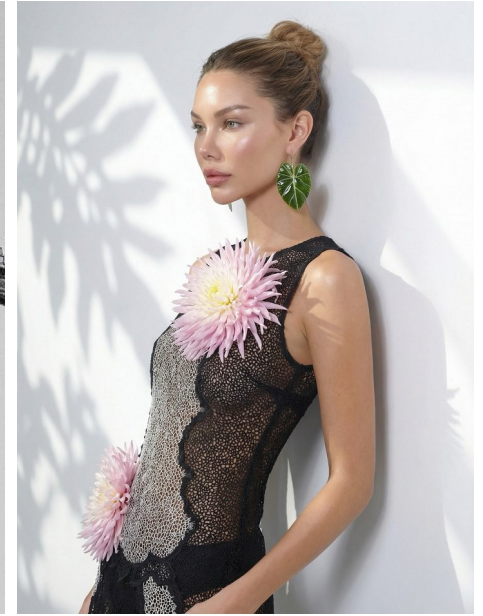

## ADELINA NOVAK

Height: 5'9" Dress: 2 US Bust: 34" Waist: 24" Hips: 35.5" Shoes: 8 US Hair: Dirty Blonde Eyes: Green