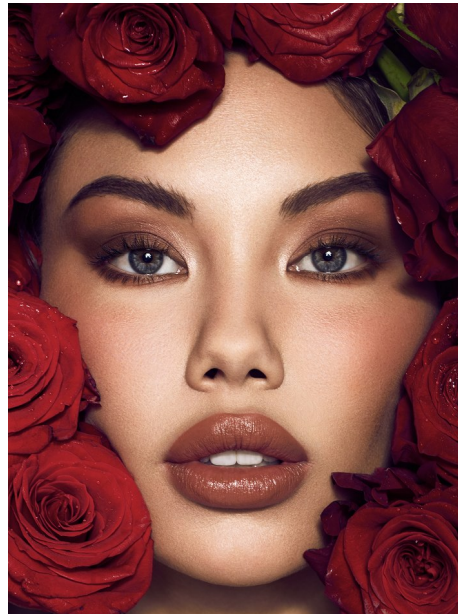

FENTON

MODEL MANAGEMENT

ADELINA NOVAK

Height: 5'9" Dress: 2 US Bust: 34" Waist: 24" Hips: 35.5" Shoes: 8 US Hair: Dirty Blonde Eyes: Green