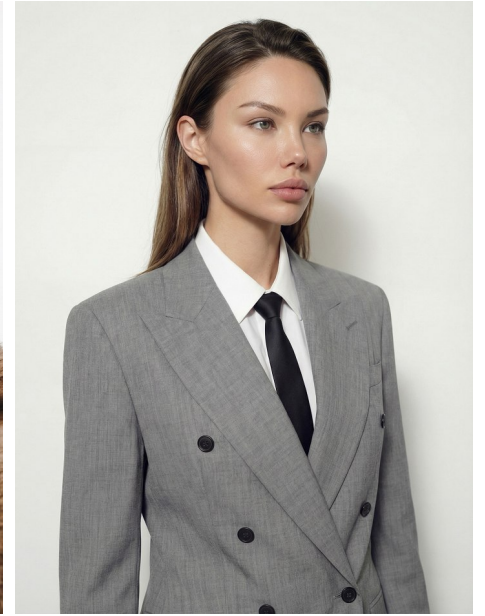

## ADELINA NOVAK

Height: 5'9" Dress: 2 US Bust: 34" Waist: 24" Hips: 35.5" Shoes: 8 US Hair: Dirty Blonde Eyes: Green