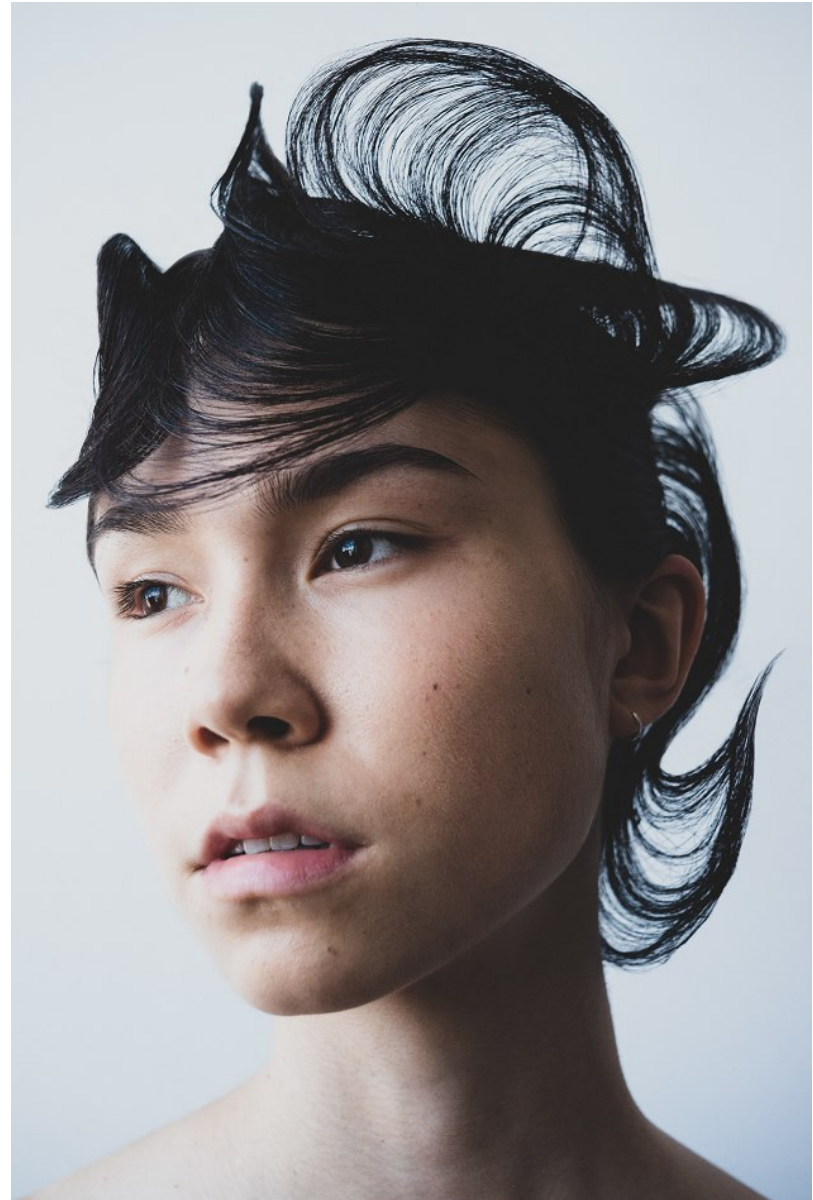

FENTON
MODEL MANAGEMENT

HOLLY

Height: 5'11.5" Dress: 2-4 US Bust: 32" Waist: 25" Hips: 35.5" Shoes: 11.5 US Hair: Brown Eyes: Brown