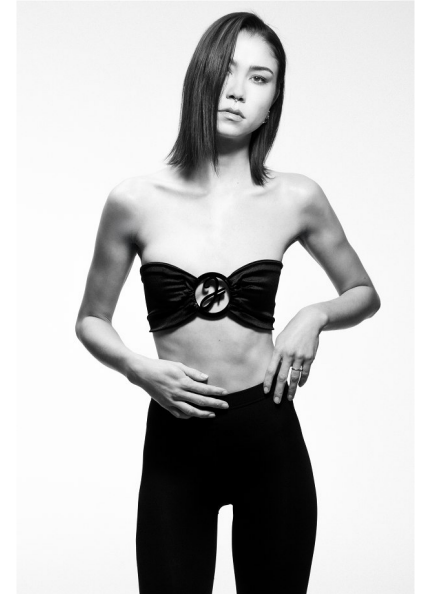

FENTON

MODEL MANAGEMENT

HOLLY

Height: 5'11.5" Dress: 2-4 US Bust: 32" Waist: 25" Hips: 35.5" Shoes: 11.5 US Hair: Brown Eyes: Brown

FENTON

MODEL MANAGEMENT

HOLLY

Height: 5'11.5" Dress: 2-4 US Bust: 32" Waist: 25" Hips: 35.5" Shoes: 11.5 US Hair: Brown Eyes: Brown