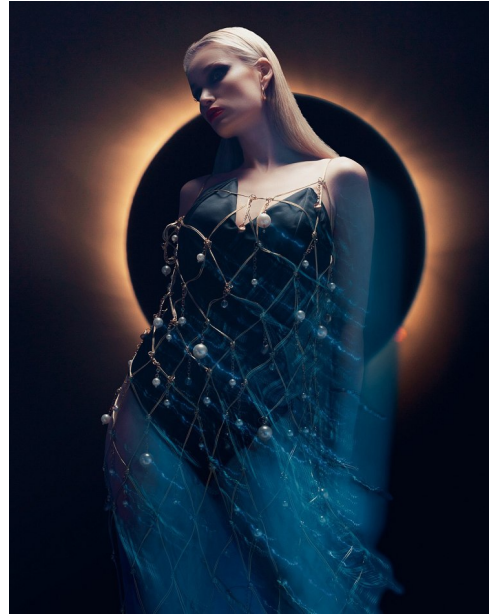

FENTON

MODEL MANAGEMENT

MAXIME

Height: 5'8.5" Dress: 0-2 US Bust: 32" Waist: 24" Hips: 35.5" Shoes: 7 US Hair: Blonde Eyes: Blue/Green

FENTON

MODEL MANAGEMENT

MAXIME

Height: 5'8.5" Dress: 0-2 US Bust: 32" Waist: 24" Hips: 35.5" Shoes: 7 US Hair: Blonde Eyes: Blue/Green

FENTON

MODEL MANAGEMENT

20 | maximefenton

MAXIME

Height: 5'8.5" Dress: 0-2 US Bust: 32" Waist: 24" Hips: 35.5" Shoes: 7 US Hair: Blonde Eyes: Blue/Green

FENTON

MODEL MANAGEMENT

MAXIME