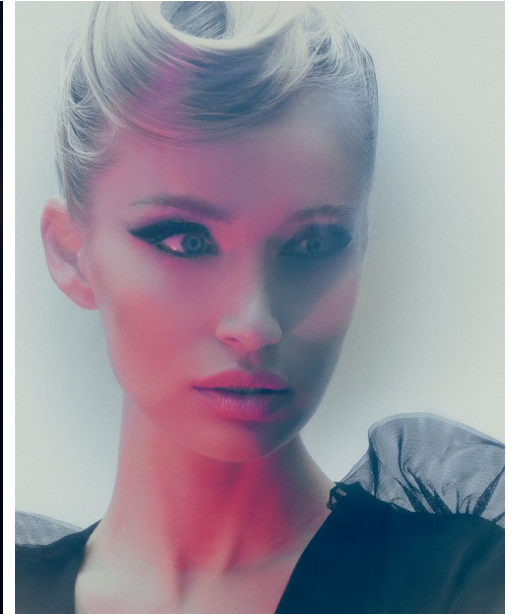

FENTON

MODEL MANAGEMENT

MAXIME

Height: 5'8.5" Dress: 0-2 US Bust: 32" Waist: 24" Hips: 35.5" Shoes: 7 US Hair: Blonde Eyes: Blue/Green

FENTON

MODEL MANAGEMENT

MAXIME

Height: 5'8.5" Dress: 0-2 US Bust: 32" Waist: 24" Hips: 35.5" Shoes: 7 US Hair: Blonde Eyes: Blue/Green

FENTON

MODEL MANAGEMENT

20 | maximefenton

MAXIME

Height: 5'8.5" Dress: 0-2 US Bust: 32" Waist: 24" Hips: 35.5" Shoes: 7 US Hair: Blonde Eyes: Blue/Green

FENTON

MODEL MANAGEMENT

MAXIME