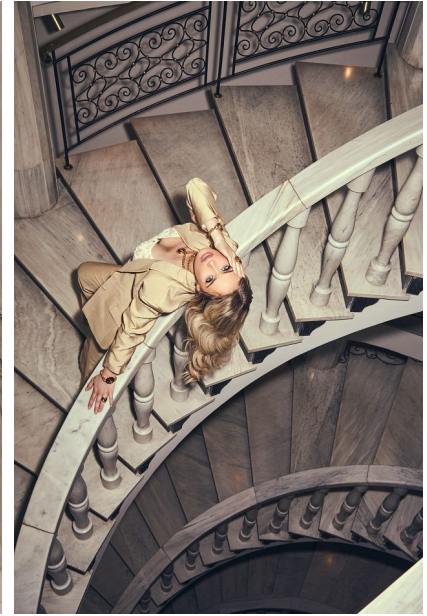

FENTON

MODEL MANAGEMENT

MAXIME

Height: 5'8.5" Dress: 0-2 US Bust: 32" Waist: 24" Hips: 35.5" Shoes: 7 US Hair: Blonde Eyes: Blue/Green

FENTON

MODEL MANAGEMENT

MAXIME

Height: 5'8.5" Dress: 0-2 US Bust: 32" Waist: 24" Hips: 35.5" Shoes: 7 US Hair: Blonde Eyes: Blue/Green

FENTON

MODEL MANAGEMENT

20 | maximefenton

MAXIME

Height: 5'8.5" Dress: 0-2 US Bust: 32" Waist: 24" Hips: 35.5" Shoes: 7 US Hair: Blonde Eyes: Blue/Green

FENTON

MODEL MANAGEMENT

MAXIME

Height: 5'8.5" Dress: 0-2 US Bust: 32" Waist: 24" Hips: 35.5" Shoes: 7 US Hair: Blonde Eyes: Blue/Green

FENTON

MODEL MANAGEMENT

MAXIME

Height: 5'8.5" Dress: 0-2 US Bust: 32" Waist: 24" Hips: 35.5" Shoes: 7 US Hair: Blonde Eyes: Blue/Green