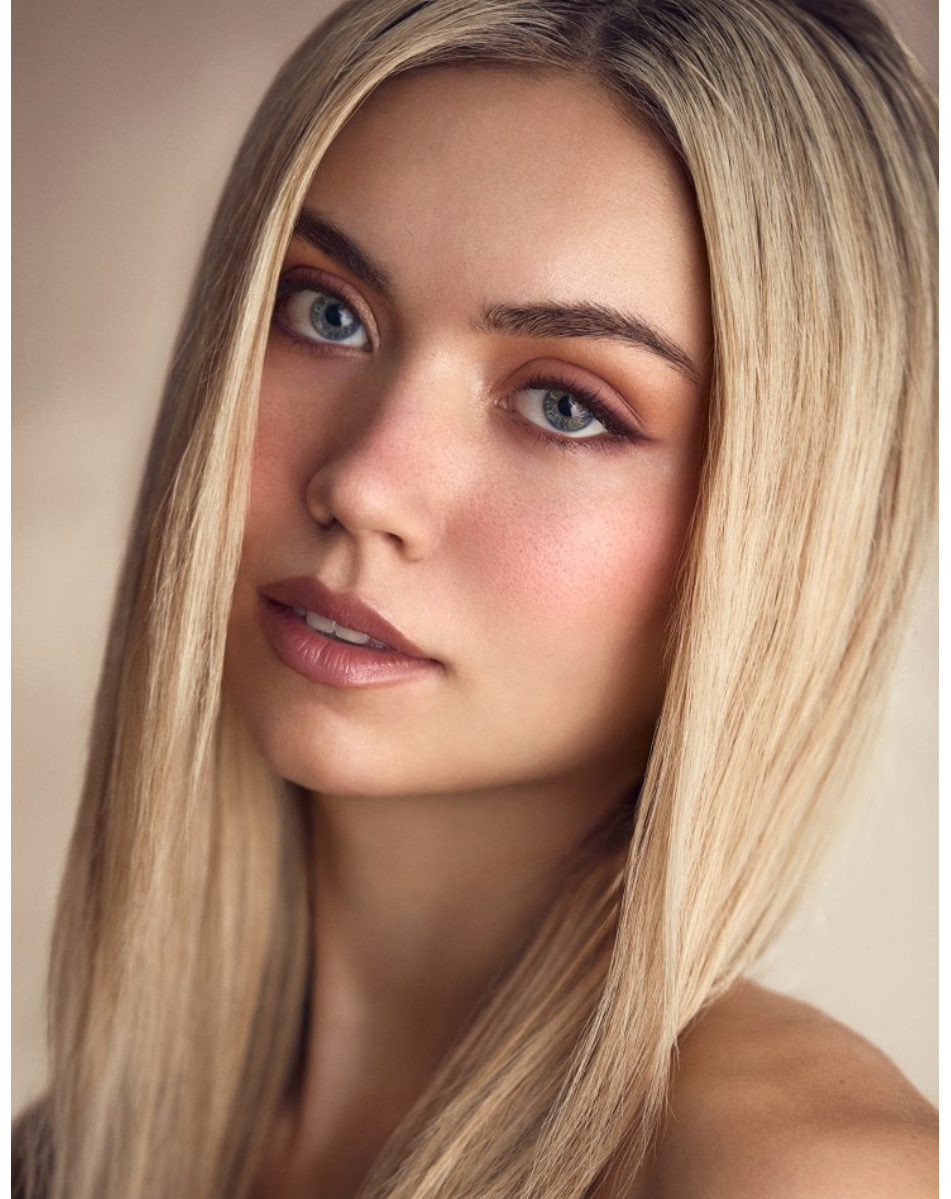

FENTON
MODEL MANAGEMENT

CLAIRE

Height: 5'10" Dress: 2 US Bust: 32" Waist: 24.5" Hips: 36.5" Shoes: 8.5 US Hair: Blonde Eyes: Blue