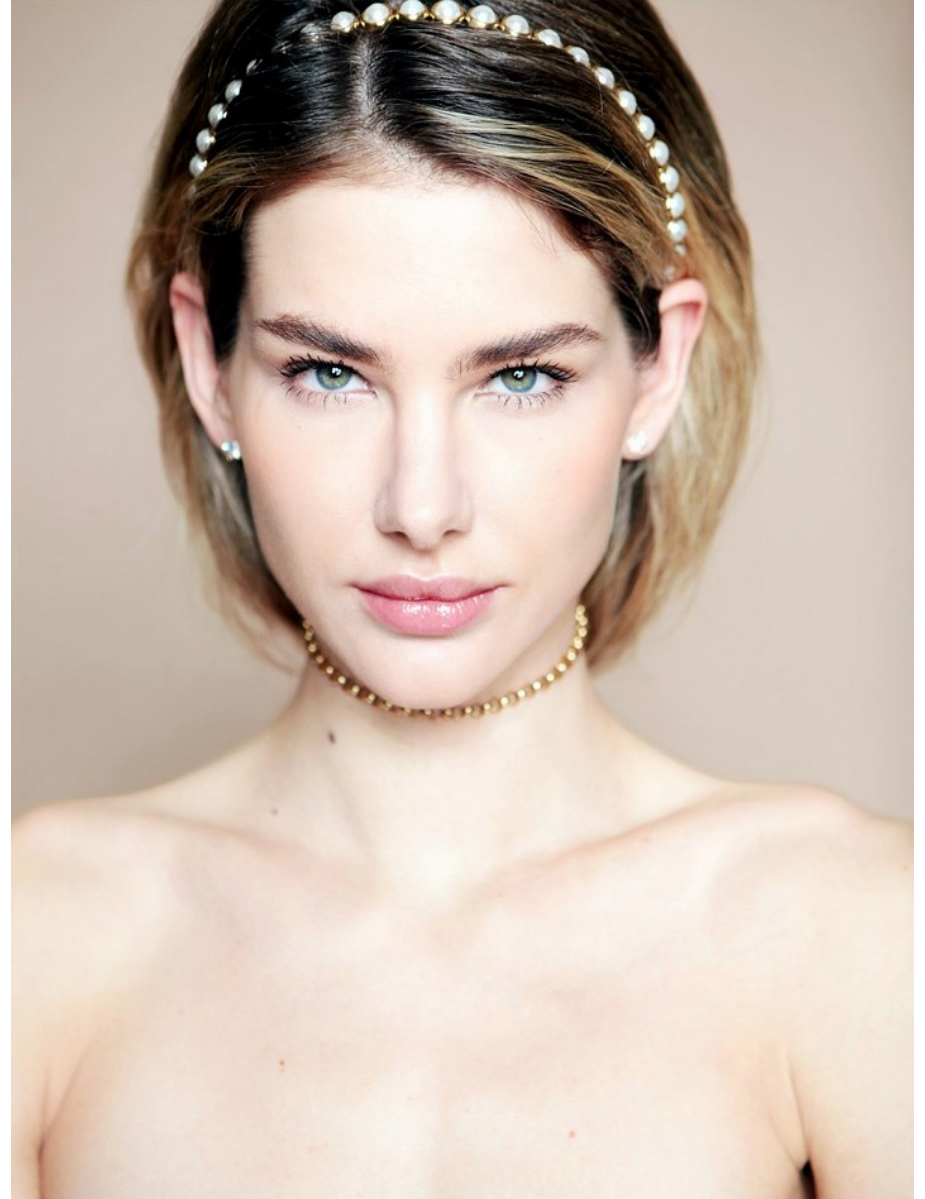

FENTON
MODEL MANAGEMENT

JENNA D

Height: 5'11" Dress: 2-4 US Bust: 34" Waist: 24.5" Hips: 36" Shoes: 10 US Hair: Blonde Eyes: Green