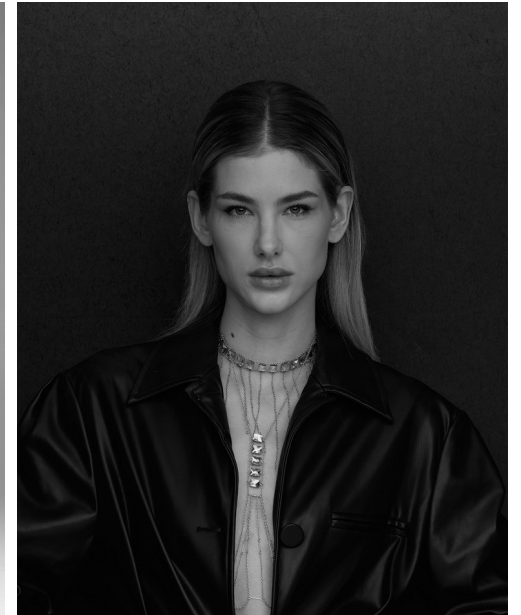

FENTON

MODEL MANAGEMENT

JENNA D

Height: 5'11" Dress: 2-4 US Bust: 34" Waist: 24.5" Hips: 36" Shoes: 10 US Hair: Blonde Eyes: Green

FENTON

MODEL MANAGEMENT

JENNA D

Height: 5'11" Dress: 2-4 US Bust: 34" Waist: 24.5" Hips: 36" Shoes: 10 US Hair: Blonde Eyes: Green