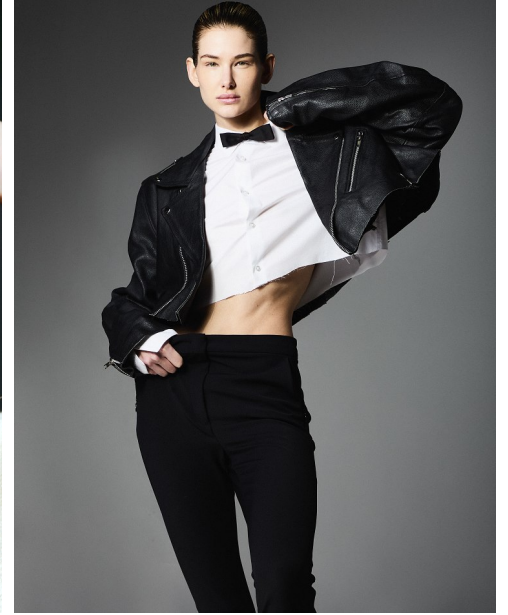

FENTON

MODEL MANAGEMENT

JENNA D

Height: 5'11" Dress: 2-4 US Bust: 34" Waist: 24.5" Hips: 36" Shoes: 10 US Hair: Blonde Eyes: Green

FENTON

MODEL MANAGEMENT

JENNA D

Height: 5'11" Dress: 2-4 US Bust: 34" Waist: 24.5" Hips: 36" Shoes: 10 US Hair: Blonde Eyes: Green