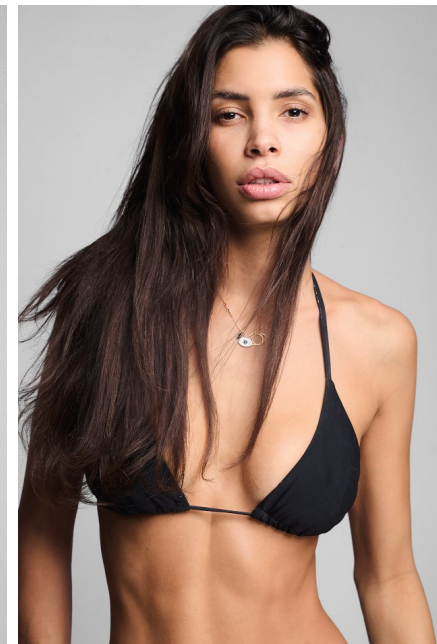

LARA

Height: 5'10" Dress: 0-2 US Bust: 32" Waist: 23" Hips: 35" Shoes: 8 US
Hair: Brown Eyes: Brown

FENTON
MODEL MANAGEMENT

Fenton Model Management, 207 East 63rd Street, Suite 1W, New York, NY 10065.
212-758-9500 | www.fentonmodels.com