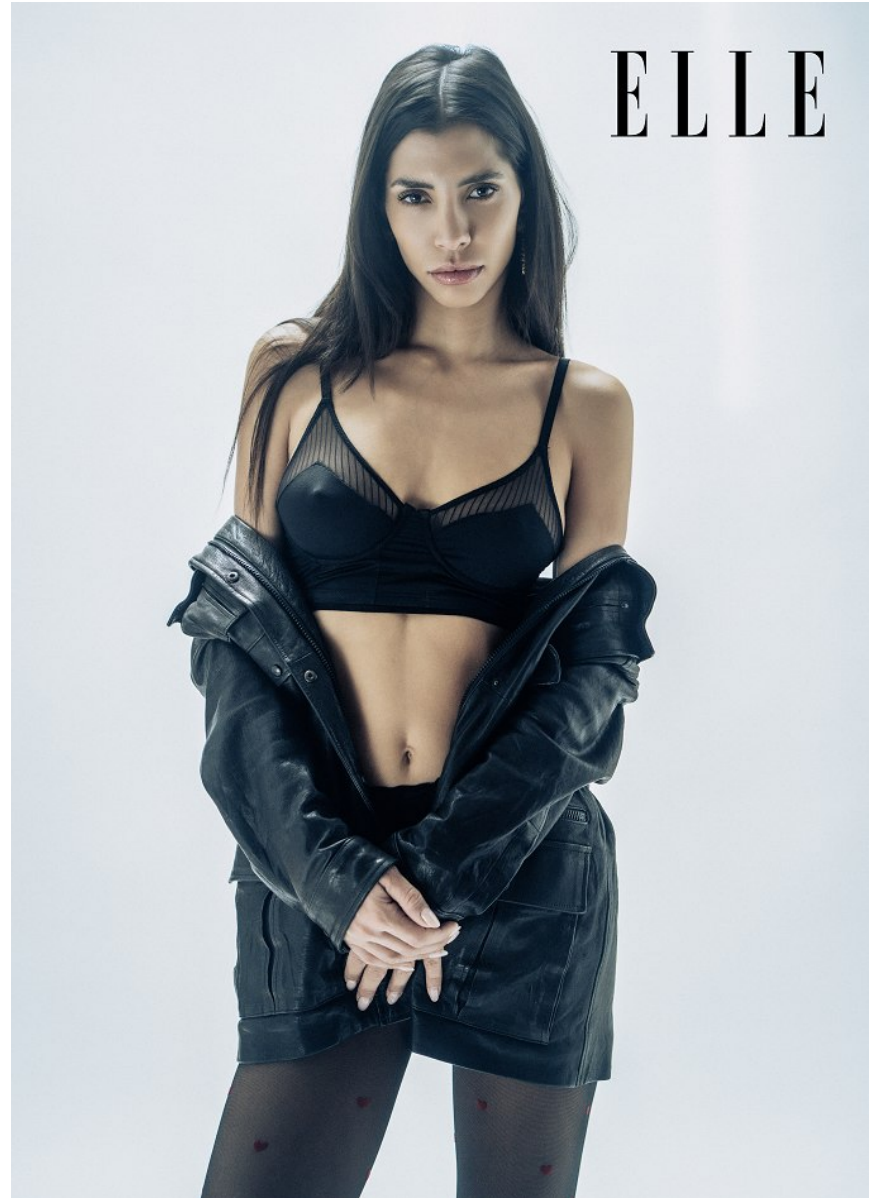

*FENTON*  
*MODEL MANAGEMENT*

*LARA*

Height: 5'10" Dress: 0-2 US Bust: 32" Waist: 23" Hips: 35" Shoes: 8 US Hair: Brown Eyes: Brown

*FENTON*  
MODEL MANAGEMENT

*LARA*

Height: 5'10" Dress: 0-2 US Bust: 32" Waist: 23" Hips: 35" Shoes: 8 US Hair: Brown Eyes: Brown

*FENTON*  
MODEL MANAGEMENT

*LARA*

Height: 5'10" Dress: 0-2 US Bust: 32" Waist: 23" Hips: 35" Shoes: 8 US Hair: Brown Eyes: Brown

*FENTON*  
MODEL MANAGEMENT

*LARA*

Height: 5'10" Dress: 0-2 US Bust: 32" Waist: 23" Hips: 35" Shoes: 8 US Hair: Brown Eyes: Brown