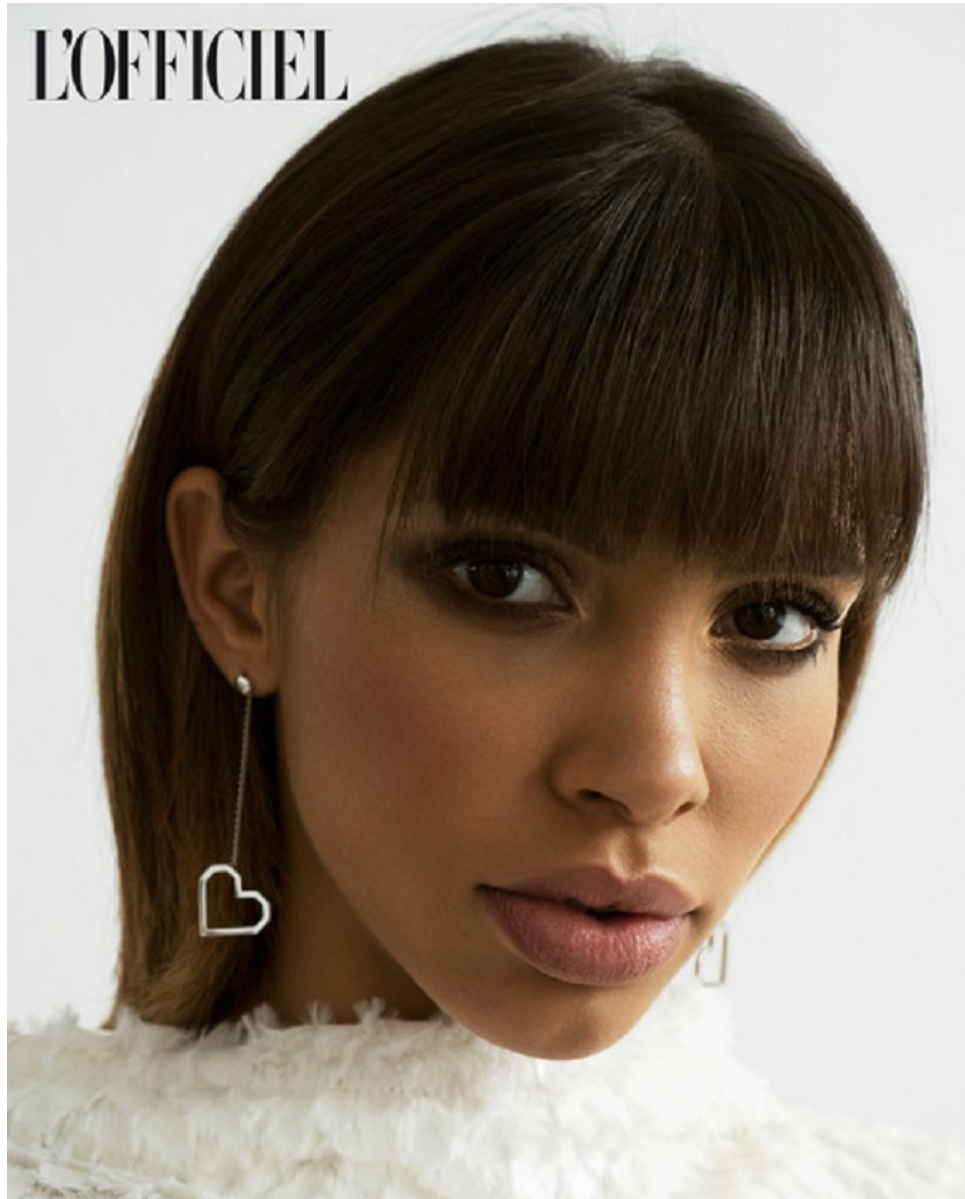

*FENTON*  
*MODEL MANAGEMENT*

*LARA*

Height: 5'10" Dress: 0-2 US Bust: 32" Waist: 23" Hips: 35" Shoes: 8 US Hair: Brown Eyes: Brown

*FENTON*  
MODEL MANAGEMENT

*LARA*

Height: 5'10" Dress: 0-2 US Bust: 32" Waist: 23" Hips: 35" Shoes: 8 US Hair: Brown Eyes: Brown

*FENTON*  
MODEL MANAGEMENT

*LARA*

Height: 5'10" Dress: 0-2 US Bust: 32" Waist: 23" Hips: 35" Shoes: 8 US Hair: Brown Eyes: Brown

*FENTON*  
MODEL MANAGEMENT

*LARA*

Height: 5'10" Dress: 0-2 US Bust: 32" Waist: 23" Hips: 35" Shoes: 8 US Hair: Brown Eyes: Brown