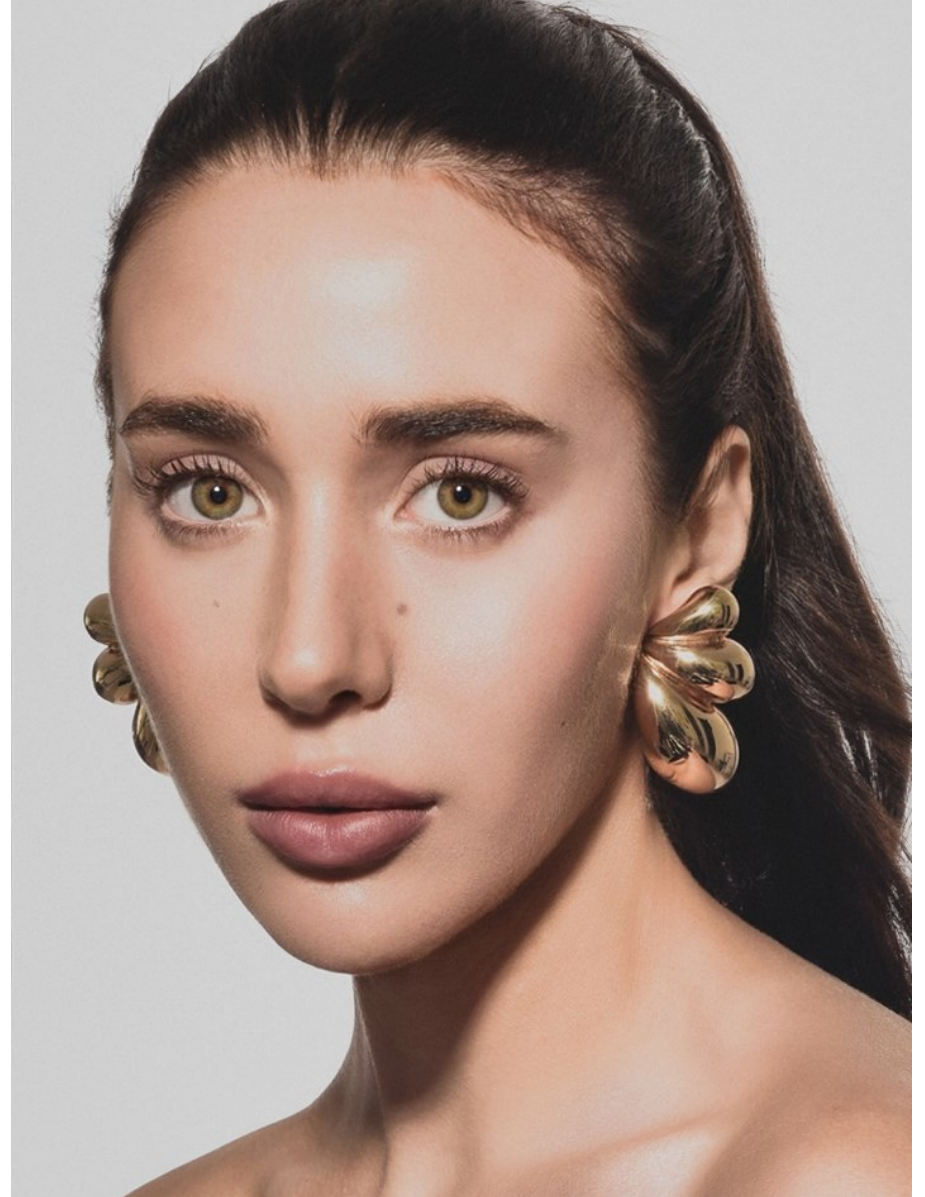

FENTON
MODEL MANAGEMENT

NIKKI

Height: 5'7" Dress: 2 US Bust: 34" Waist: 24" Hips: 36.5" Shoes: 8 US Hair: Brown Eyes: Green