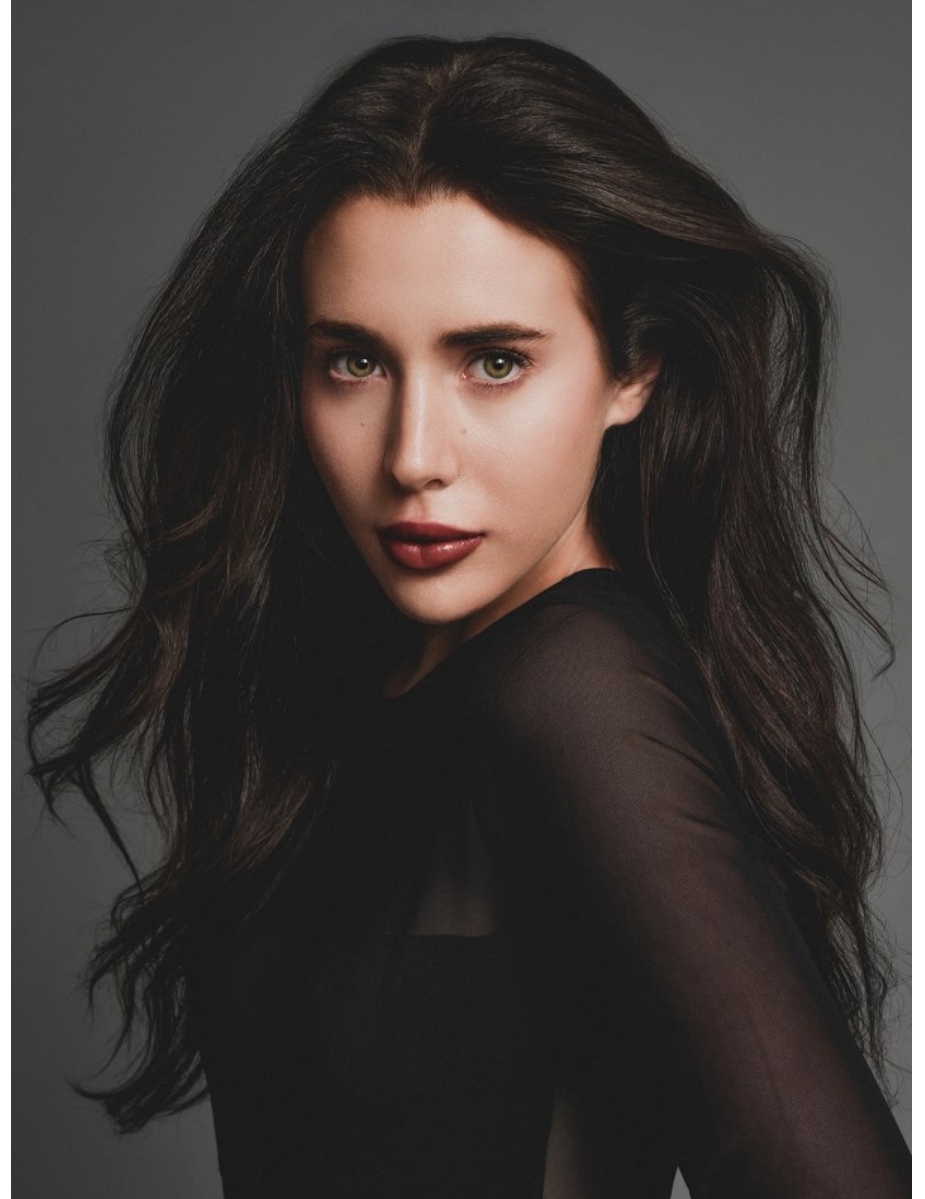

*FENTON*  
*MODEL MANAGEMENT*

*NIKKI*

Height: 5'7" Dress: 2 US Bust: 34" Waist: 24" Hips: 36.5" Shoes: 8 US Hair: Brown Eyes: Green

*FENTON*  
*MODEL MANAGEMENT*

*NIKKI*

Height: 5'7" Dress: 2 US Bust: 34" Waist: 24" Hips: 36.5" Shoes: 8 US Hair: Brown Eyes: Green

*FENTON*  
*MODEL MANAGEMENT*

*NIKKI*

Height: 5'7" Dress: 2 US Bust: 34" Waist: 24" Hips: 36.5" Shoes: 8 US Hair: Brown Eyes: Green

*FENTON*  
MODEL MANAGEMENT

*NIKKI*

Height: 5'7" Dress: 2 US Bust: 34" Waist: 24" Hips: 36.5" Shoes: 8 US Hair: Brown Eyes: Green