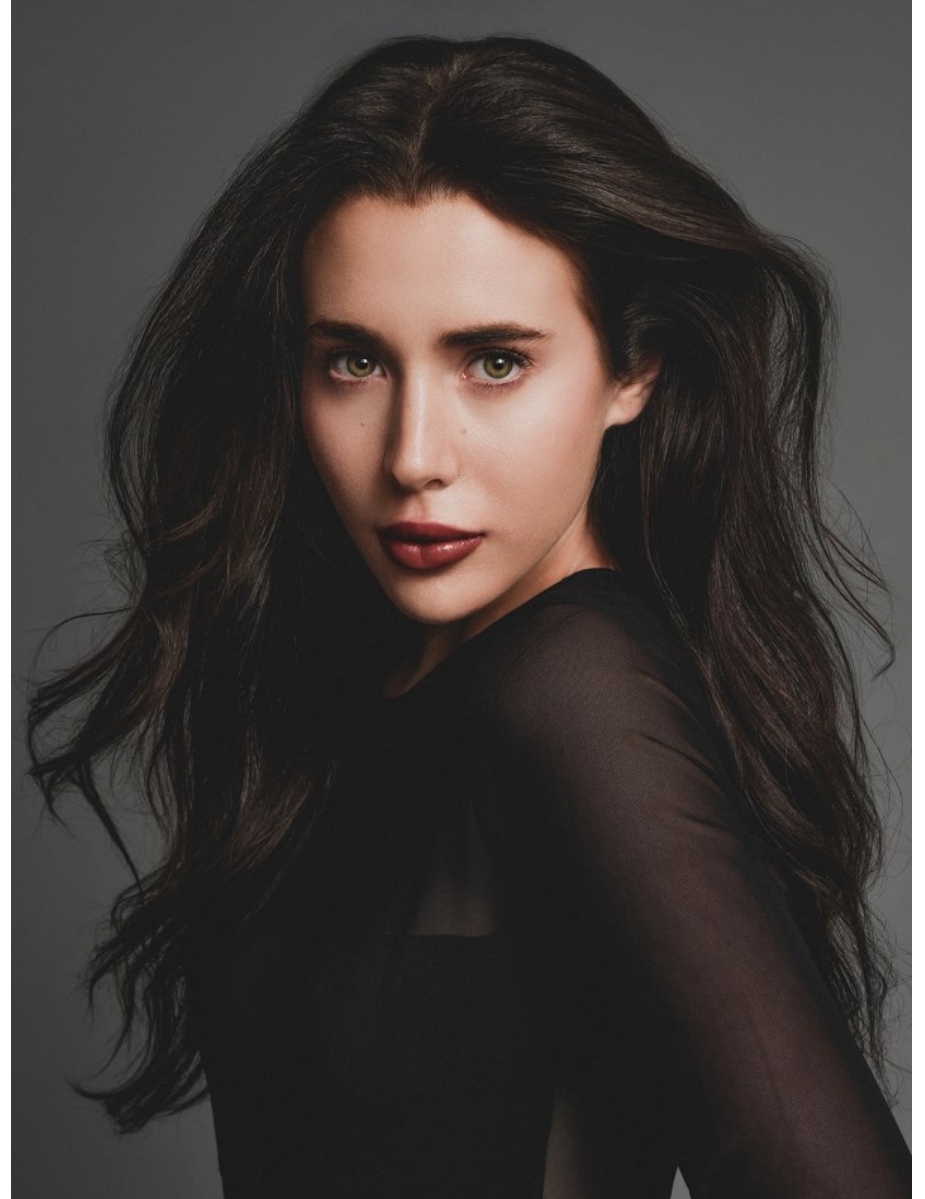

FENTON
MODEL MANAGEMENT

NIKKI

Height: 5'7" Dress: 2-4 US Bust: 33" Waist: 25" Hips: 35" Shoes: 8 US Hair: Brown Eyes: Green

FENTON
MODEL MANAGEMENT

NIKKI

Height: 5'7" Dress: 2-4 US Bust: 33" Waist: 25" Hips: 35" Shoes: 8 US Hair: Brown Eyes: Green