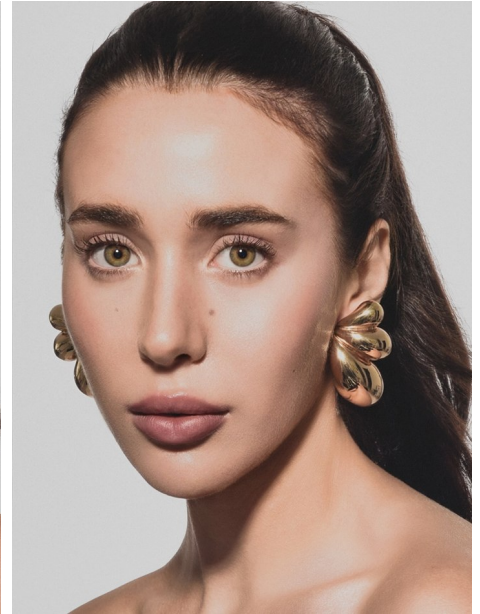

FENTON

MODEL MANAGEMENT

NIKKI

Height: 5'7" Dress: 2 US Bust: 34" Waist: 24" Hips: 36.5" Shoes: 8 US Hair: Brown Eyes: Green