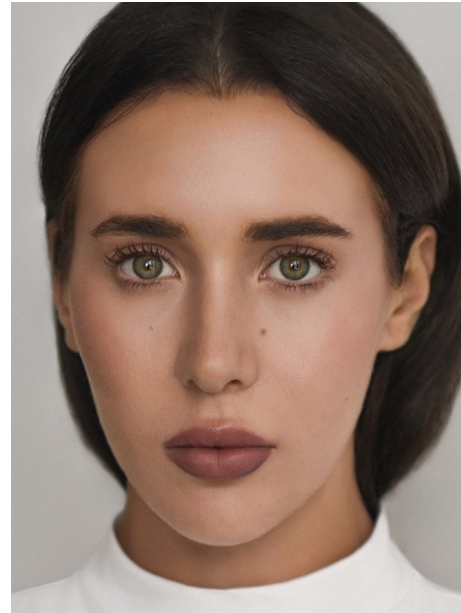

## NIKKI

Height: 5'7" Dress: 2 US Bust: 34" Waist: 24" Hips: 36.5" Shoes: 8 US Hair: Brown Eyes: Green