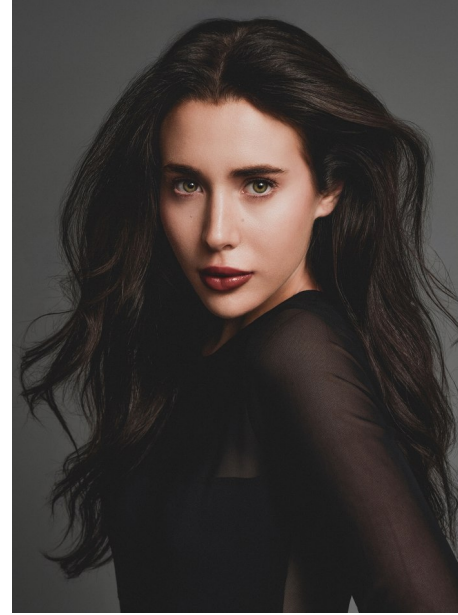

## NIKKI

Height: 5'7" Dress: 2-4 US Bust: 33" Waist: 25" Hips: 35" Shoes: 8 US Hair: Brown Eyes: Green