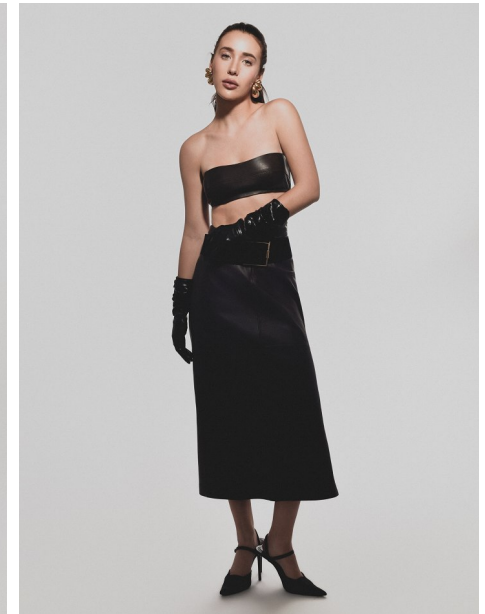

FENTON

MODEL MANAGEMENT

NIKKI

Height: 5'7" Dress: 2 US Bust: 34" Waist: 24" Hips: 36.5" Shoes: 8 US Hair: Brown Eyes: Green