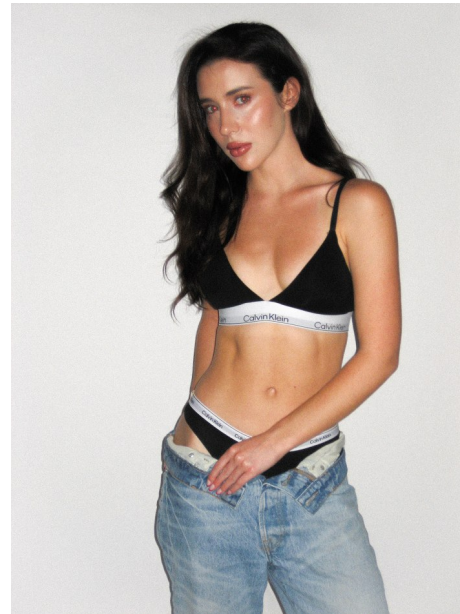

FENTON

MODEL MANAGEMENT

NIKKI

Height: 5'7" Dress: 2 US Bust: 34" Waist: 24" Hips: 36.5" Shoes: 8 US Hair: Brown Eyes: Green