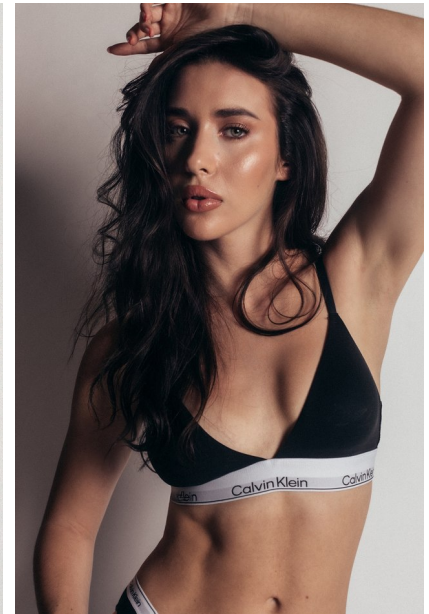

## NIKKI

Height: 5'7" Dress: 2-4 US Bust: 33" Waist: 25" Hips: 35" Shoes: 8 US Hair: Brown Eyes: Green