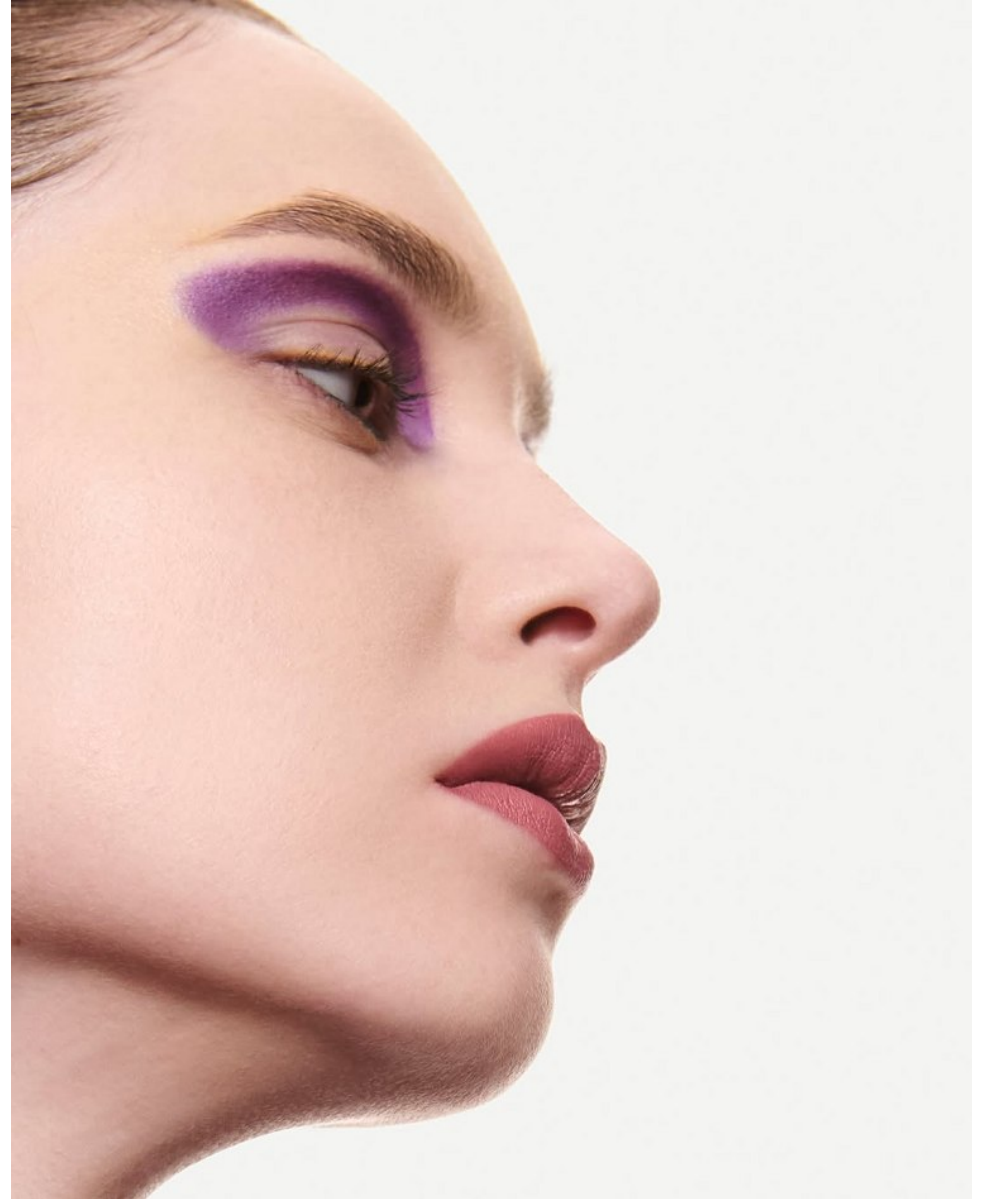

FENTON
MODEL MANAGEMENT

BELLA

Height: 5'9.5" Dress: 2 US Bust: 32" Waist: 24" Hips: 35.5" Shoes: 8 US Hair: Blonde Eyes: Green