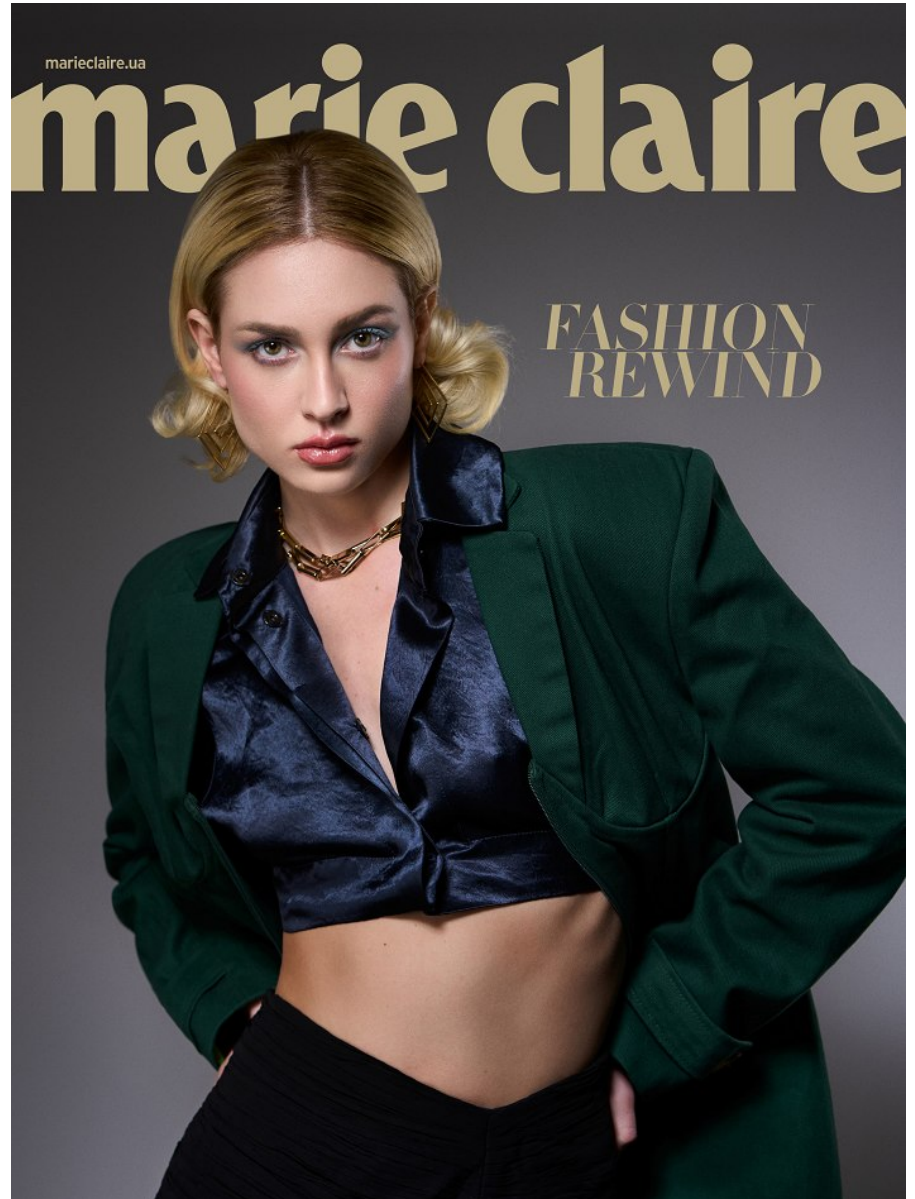

FENTON
MODEL MANAGEMENT

BELLA

Height: 5'9.5" Dress: 2 US Bust: 32" Waist: 24" Hips: 35.5" Shoes: 8 US Hair: Blonde Eyes: Green