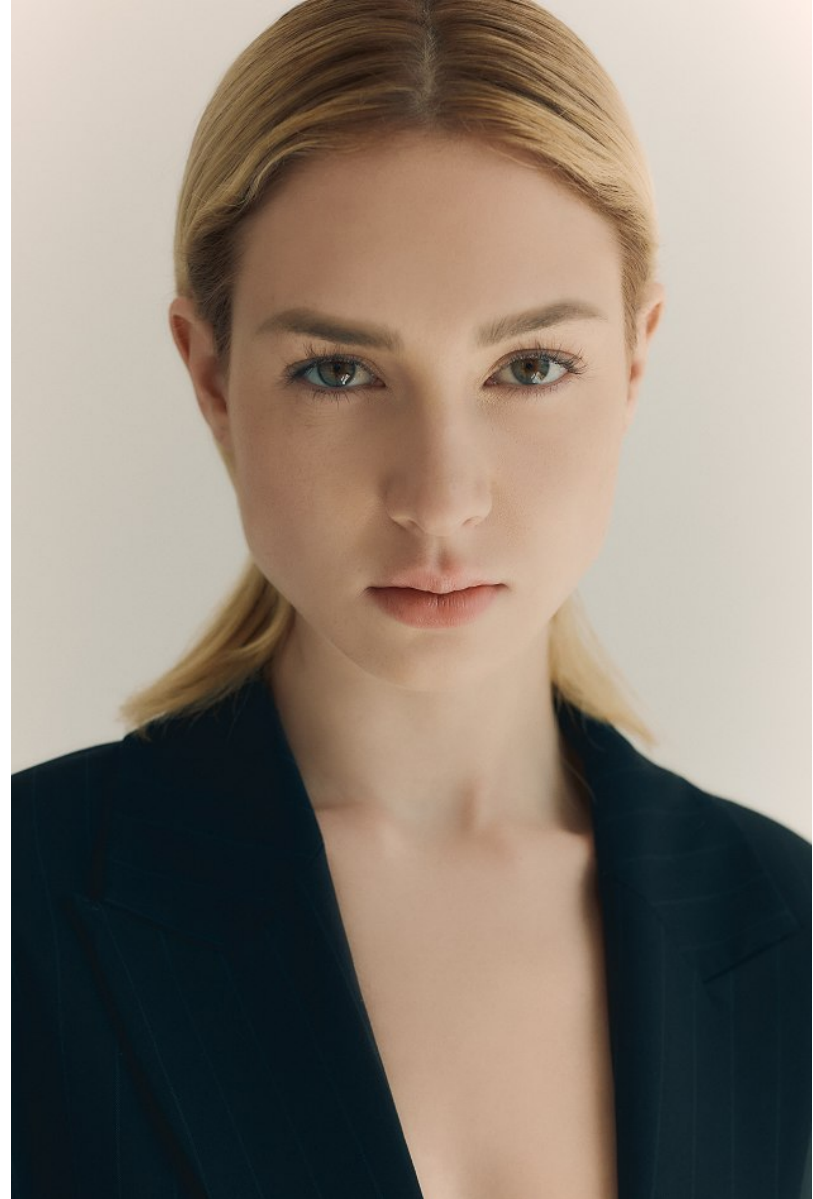

FENTON
MODEL MANAGEMENT

BELLA

Height: 5'9.5" Dress: 2 US Bust: 32" Waist: 24" Hips: 35.5" Shoes: 8 US Hair: Blonde Eyes: Green