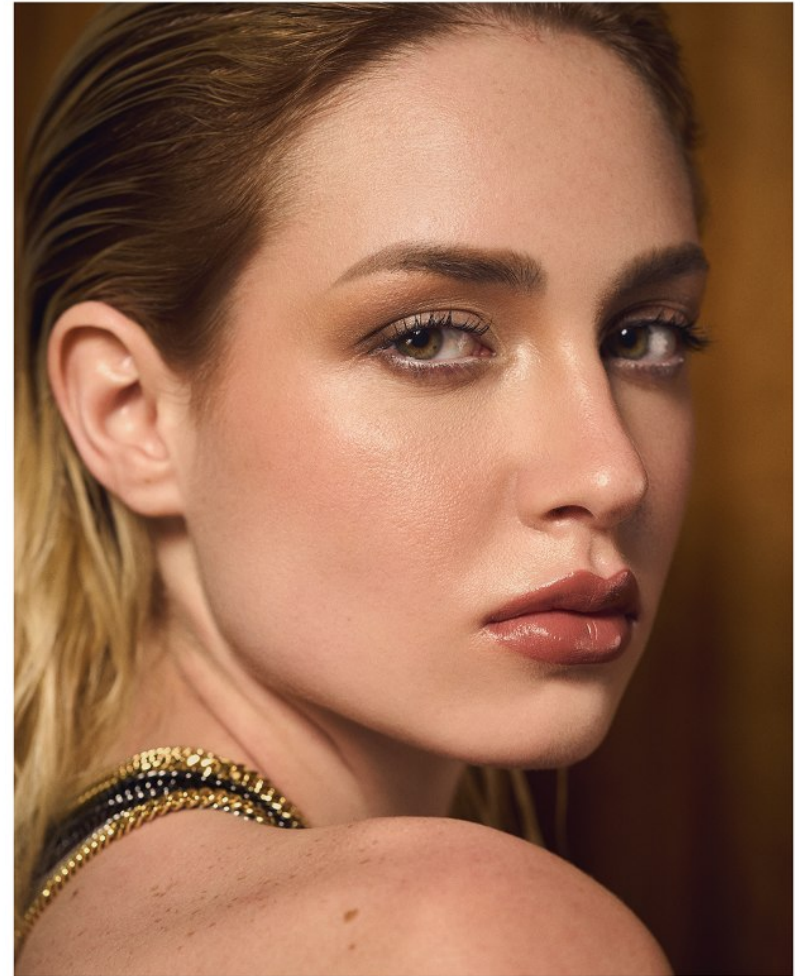

FENTON
MODEL MANAGEMENT

GLAMOUR

GLAMOUR

BELLA

Height: 5'9.5" Dress: 2 US Bust: 32" Waist: 24" Hips: 35.5" Shoes: 8 US Hair: Blonde Eyes: Green