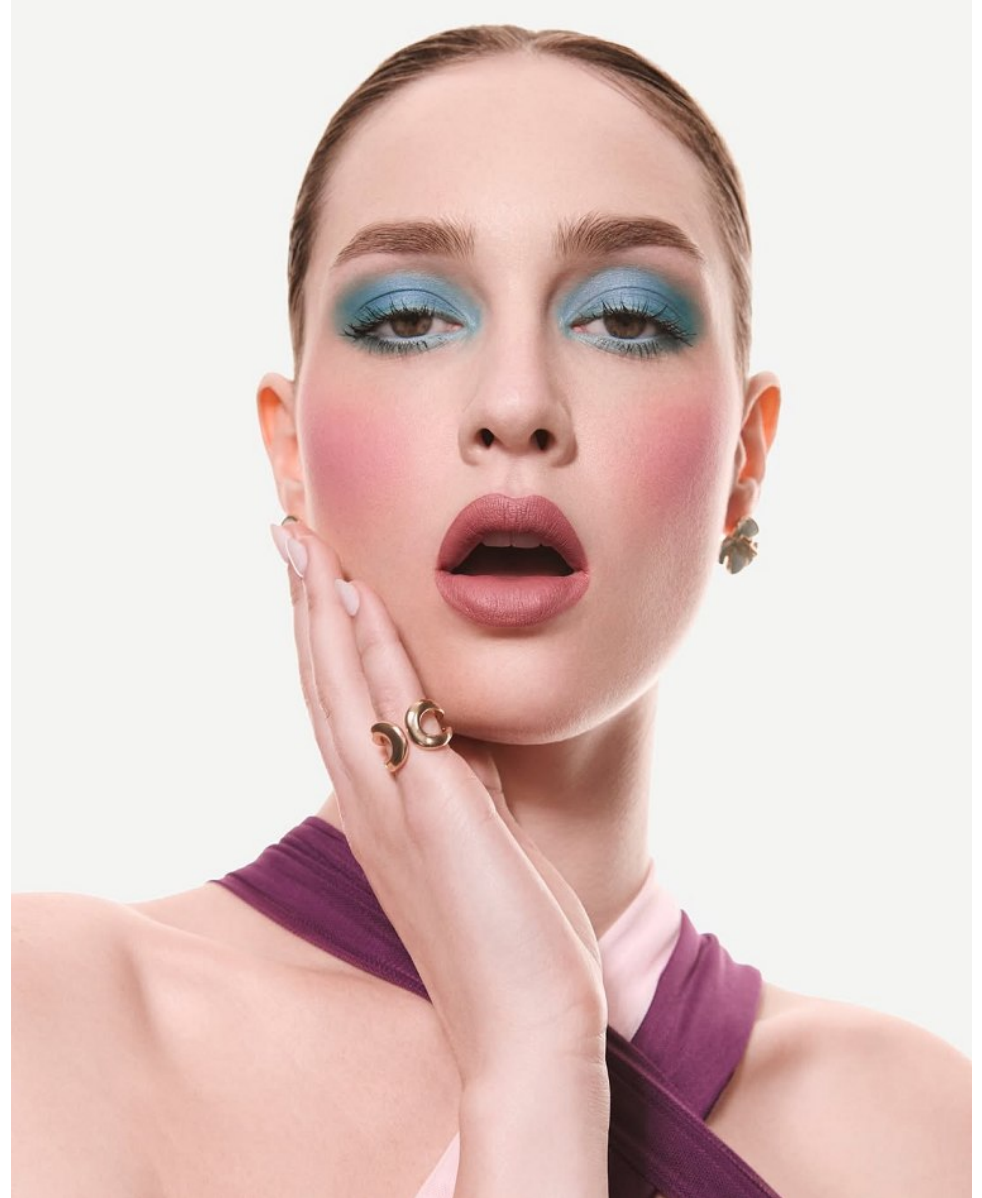

BELLA

Height: 5'9.5" Dress: 2 US Bust: 32" Waist: 24" Hips: 35.5" Shoes: 8 US Hair: Blonde Eyes: Green