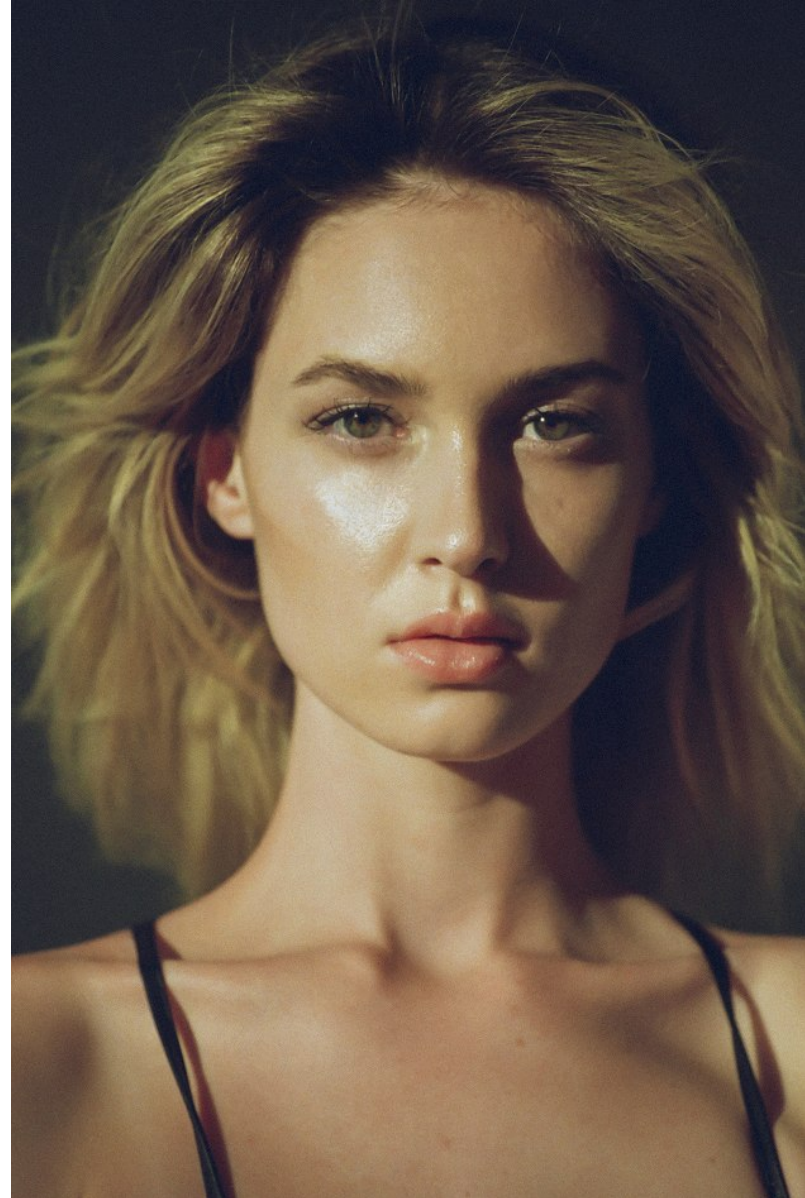

FENTON
MODEL MANAGEMENT

BELLA

Height: 5'9.5" Dress: 2 US Bust: 32" Waist: 24" Hips: 35.5" Shoes: 8 US Hair: Blonde Eyes: Green