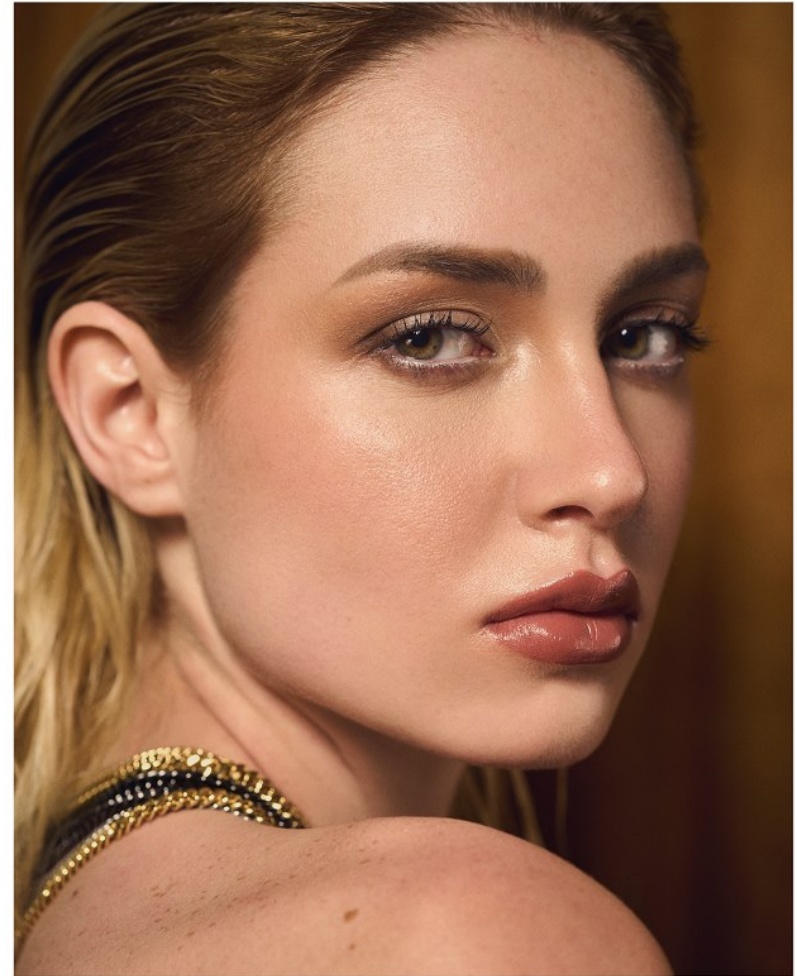

FENTON
MODEL MANAGEMENT

GLAMOUR

GLAMOUR

BELLA

Height: 5'9.5" Dress: 2 US Bust: 32" Waist: 24" Hips: 35.5" Shoes: 8 US Hair: Blonde Eyes: Green