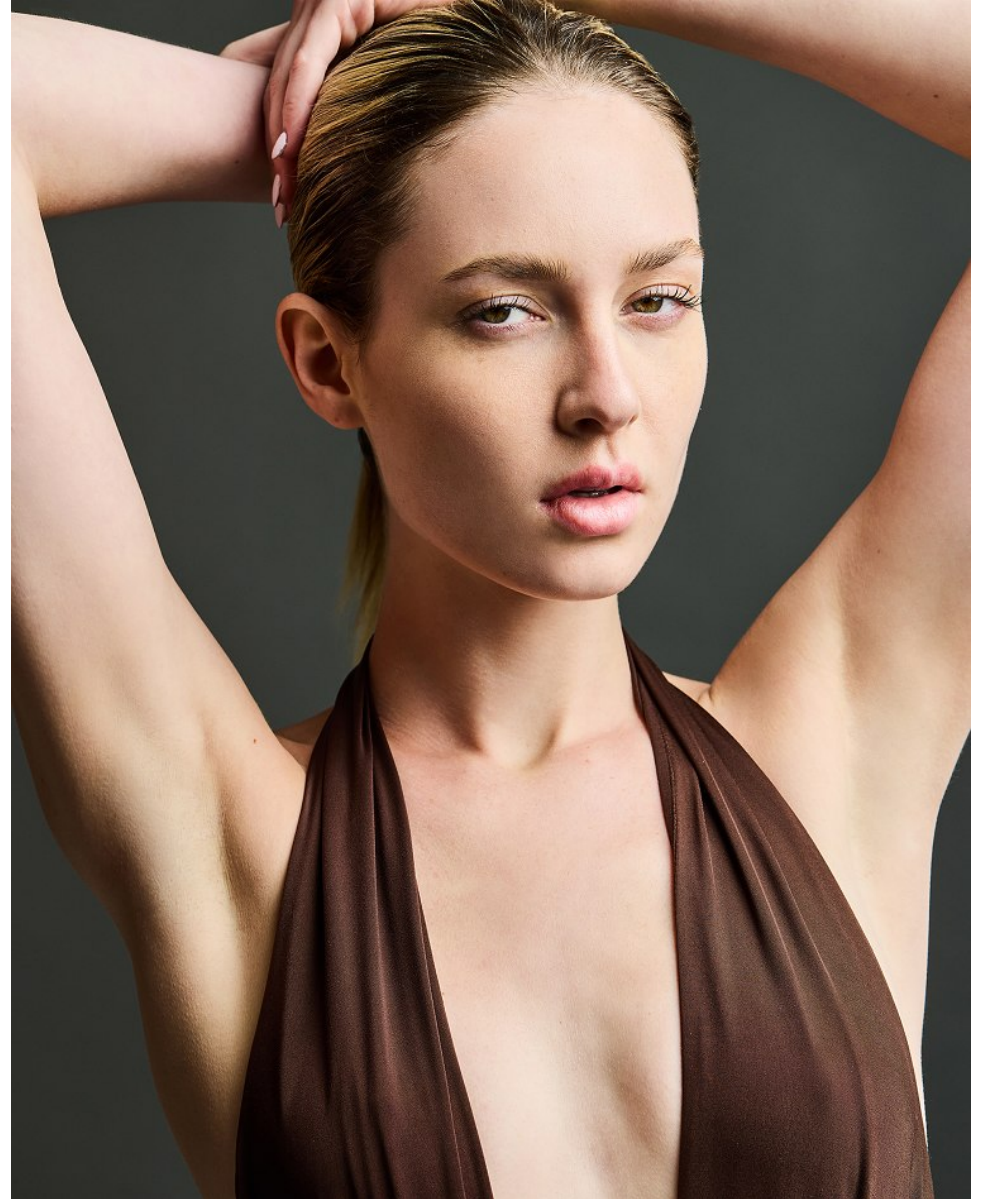

*FENTON*  
*MODEL MANAGEMENT*

*BELLA*

Height: 5'9.5" Dress: 2 US Bust: 32" Waist: 24" Hips: 35.5" Shoes: 8 US Hair: Blonde Eyes: Green

*FENTON*  
MODEL MANAGEMENT

*BELLA*

Height: 5'9.5" Dress: 2 US Bust: 32" Waist: 24" Hips: 35.5" Shoes: 8 US Hair: Blonde Eyes: Green

*FENTON*  
MODEL MANAGEMENT

*BELLA*

Height: 5'9.5" Dress: 2 US Bust: 32" Waist: 24" Hips: 35.5" Shoes: 8 US Hair: Blonde Eyes: Green

*FENTON*  
*MODEL MANAGEMENT*

*BELLA*

Height: 5'9.5" Dress: 2 US Bust: 32" Waist: 24" Hips: 35.5" Shoes: 8 US Hair: Blonde Eyes: Green

*FENTON*  
*MODEL MANAGEMENT*

*BELLA*

Height: 5'9.5" Dress: 2 US Bust: 32" Waist: 24" Hips: 35.5" Shoes: 8 US Hair: Blonde Eyes: Green

*FENTON*  
*MODEL MANAGEMENT*

*BELLA*

Height: 5'9.5" Dress: 2 US Bust: 32" Waist: 24" Hips: 35.5" Shoes: 8 US Hair: Blonde Eyes: Green