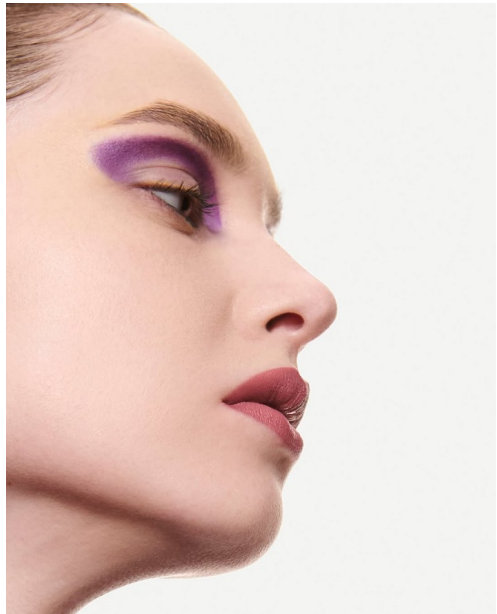

FENTON

MODEL MANAGEMENT

BELLA

Height: 5'9.5" Dress: 2 US Bust: 32" Waist: 24" Hips: 35.5" Shoes: 8 US Hair: Blonde Eyes: Green

FENTON

MODEL MANAGEMENT

BELLA

Height: 5'9.5" Dress: 2 US Bust: 32" Waist: 24" Hips: 35.5" Shoes: 8 US Hair: Blonde Eyes: Green

FENTON

MODEL MANAGEMENT

BELLA

Height: 5'9.5" Dress: 2 US Bust: 32" Waist: 24" Hips: 35.5" Shoes: 8 US Hair: Blonde Eyes: Green

FENTON

MODEL MANAGEMENT

GLAMOUR

BELLA

Height: 5'9.5" Dress: 2 US Bust: 32" Waist: 24" Hips: 35.5" Shoes: 8 US Hair: Blonde Eyes: Green

FENTON

MODEL MANAGEMENT

BELLA

Height: 5'9.5" Dress: 2 US Bust: 32" Waist: 24" Hips: 35.5" Shoes: 8 US Hair: Blonde Eyes: Green