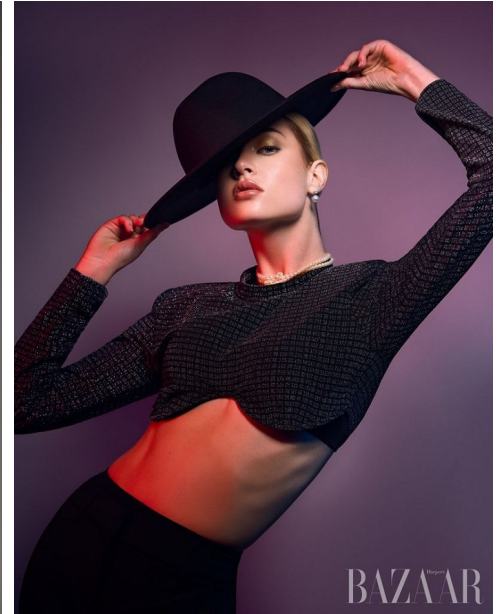

FENTON

MODEL MANAGEMENT

BELLA

Height: 5'9.5" Dress: 2 US Bust: 32" Waist: 24" Hips: 35.5" Shoes: 8 US Hair: Blonde Eyes: Green

FENTON

MODEL MANAGEMENT

BELLA

Height: 5'9.5" Dress: 2 US Bust: 32" Waist: 24" Hips: 35.5" Shoes: 8 US Hair: Blonde Eyes: Green

FENTON

MODEL MANAGEMENT

GLAMOUR

BELLA

Height: 5'9.5" Dress: 2 US Bust: 32" Waist: 24" Hips: 35.5" Shoes: 8 US Hair: Blonde Eyes: Green

FENTON

MODEL MANAGEMENT

BELLA

Height: 5'9.5" Dress: 2 US Bust: 32" Waist: 24" Hips: 35.5" Shoes: 8 US Hair: Blonde Eyes: Green