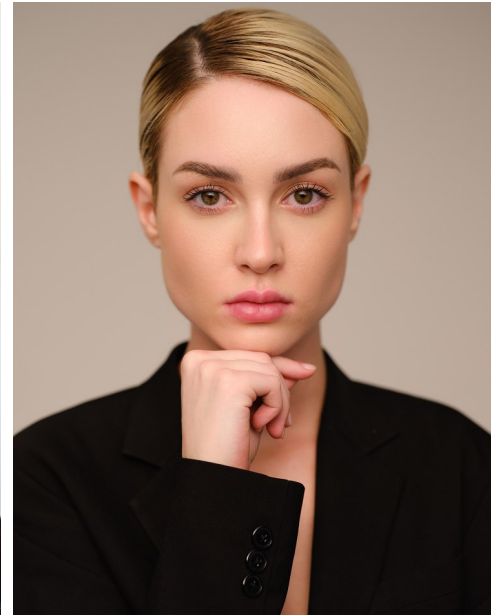

FENTON

MODEL MANAGEMENT

BELLA

Height: 5'9.5" Dress: 2 US Bust: 32" Waist: 24" Hips: 35.5" Shoes: 8 US Hair: Blonde Eyes: Green

FENTON

MODEL MANAGEMENT

BELLA

Height: 5'9.5" Dress: 2 US Bust: 32" Waist: 24" Hips: 35.5" Shoes: 8 US Hair: Blonde Eyes: Green

FENTON

MODEL MANAGEMENT

GLAMOUR

BELLA

Height: 5'9.5" Dress: 2 US Bust: 32" Waist: 24" Hips: 35.5" Shoes: 8 US Hair: Blonde Eyes: Green

FENTON

MODEL MANAGEMENT

BELLA

Height: 5'9.5" Dress: 2 US Bust: 32" Waist: 24" Hips: 35.5" Shoes: 8 US Hair: Blonde Eyes: Green