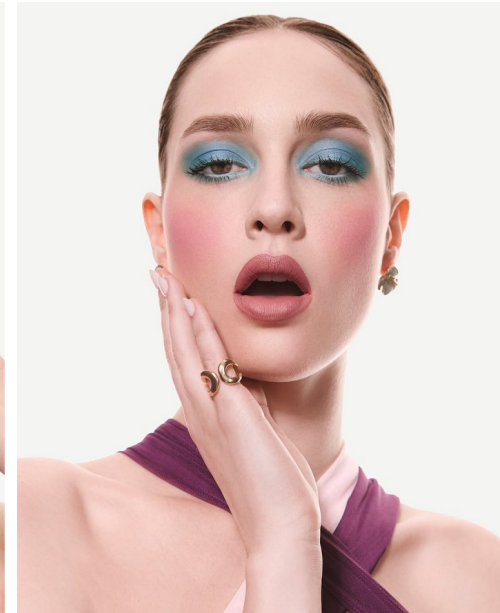

FENTON

MODEL MANAGEMENT

BELLA

Height: 5'9.5" Dress: 2 US Bust: 32" Waist: 24" Hips: 35.5" Shoes: 8 US Hair: Blonde Eyes: Green

FENTON

MODEL MANAGEMENT

BELLA

Height: 5'9.5" Dress: 2 US Bust: 32" Waist: 24" Hips: 35.5" Shoes: 8 US Hair: Blonde Eyes: Green

FENTON

MODEL MANAGEMENT

BELLA

Height: 5'9.5" Dress: 2 US Bust: 32" Waist: 24" Hips: 35.5" Shoes: 8 US Hair: Blonde Eyes: Green

FENTON

MODEL MANAGEMENT

GLAMOUR

BELLA

Height: 5'9.5" Dress: 2 US Bust: 32" Waist: 24" Hips: 35.5" Shoes: 8 US Hair: Blonde Eyes: Green

FENTON

MODEL MANAGEMENT

BELLA

Height: 5'9.5" Dress: 2 US Bust: 32" Waist: 24" Hips: 35.5" Shoes: 8 US Hair: Blonde Eyes: Green