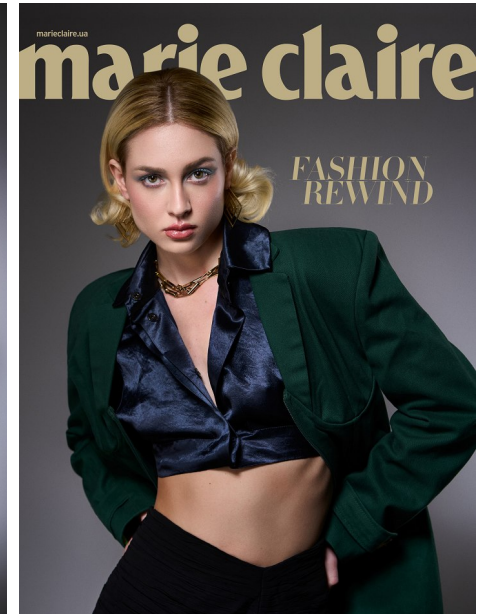

FENTON

MODEL MANAGEMENT

BELLA

Height: 5'9.5" Dress: 2 US Bust: 32" Waist: 24" Hips: 35.5" Shoes: 8 US Hair: Blonde Eyes: Green

FENTON

MODEL MANAGEMENT

BELLA

Height: 5'9.5" Dress: 2 US Bust: 32" Waist: 24" Hips: 35.5" Shoes: 8 US Hair: Blonde Eyes: Green

FENTON

MODEL MANAGEMENT

BELLA

Height: 5'9.5" Dress: 2 US Bust: 32" Waist: 24" Hips: 35.5" Shoes: 8 US Hair: Blonde Eyes: Green

FENTON

MODEL MANAGEMENT

GLAMOUR

BELLA

Height: 5'9.5" Dress: 2 US Bust: 32" Waist: 24" Hips: 35.5" Shoes: 8 US Hair: Blonde Eyes: Green

FENTON

MODEL MANAGEMENT

BELLA

Height: 5'9.5" Dress: 2 US Bust: 32" Waist: 24" Hips: 35.5" Shoes: 8 US Hair: Blonde Eyes: Green

FENTON

MODEL MANAGEMENT

BELLA

Height: 5'9.5" Dress: 2 US Bust: 32" Waist: 24" Hips: 35.5" Shoes: 8 US Hair: Blonde Eyes: Green