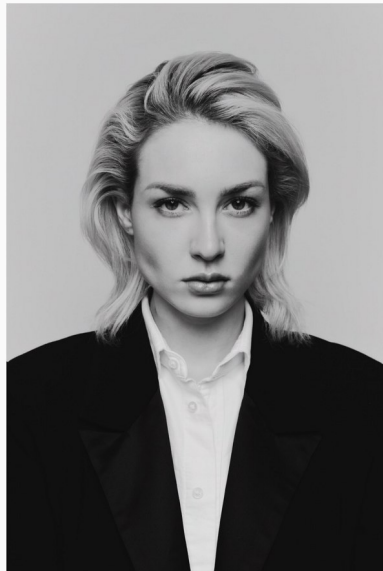

FENTON

MODEL MANAGEMENT

BELLA

Height: 5'9.5" Dress: 2 US Bust: 32" Waist: 24" Hips: 35.5" Shoes: 8 US Hair: Blonde Eyes: Green

FENTON

MODEL MANAGEMENT

BELLA

Height: 5'9.5" Dress: 2 US Bust: 32" Waist: 24" Hips: 35.5" Shoes: 8 US Hair: Blonde Eyes: Green

FENTON

MODEL MANAGEMENT

GLAMOUR

BELLA

Height: 5'9.5" Dress: 2 US Bust: 32" Waist: 24" Hips: 35.5" Shoes: 8 US Hair: Blonde Eyes: Green

FENTON

MODEL MANAGEMENT

BELLA

Height: 5'9.5" Dress: 2 US Bust: 32" Waist: 24" Hips: 35.5" Shoes: 8 US Hair: Blonde Eyes: Green