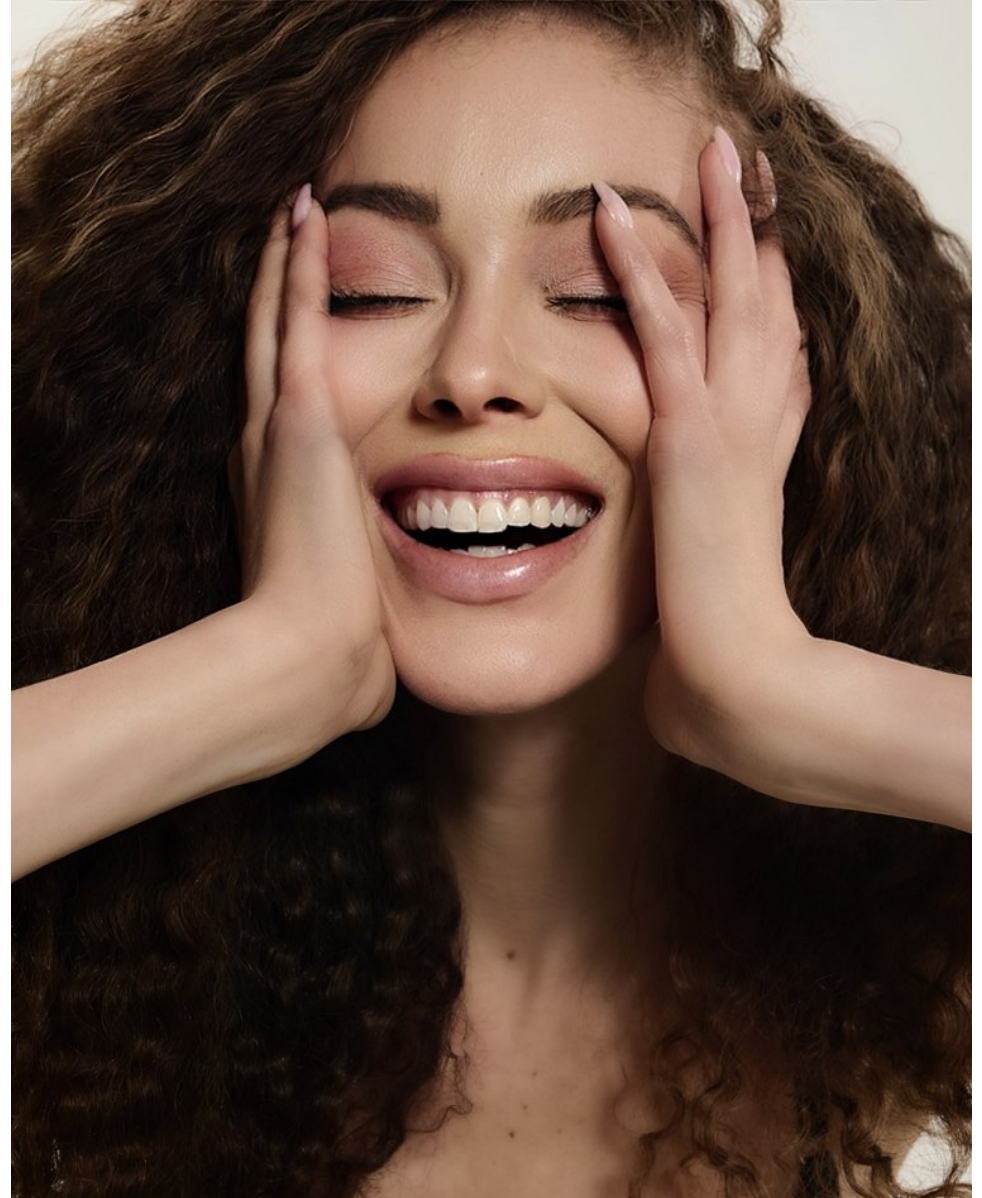

FENTON
MODEL MANAGEMENT

GABBY K

Height: 5'10" Dress: 2 US Bust: 32" Waist: 23" Hips: 34" Shoes: 8.5 US Hair: Brown Eyes: Hazel