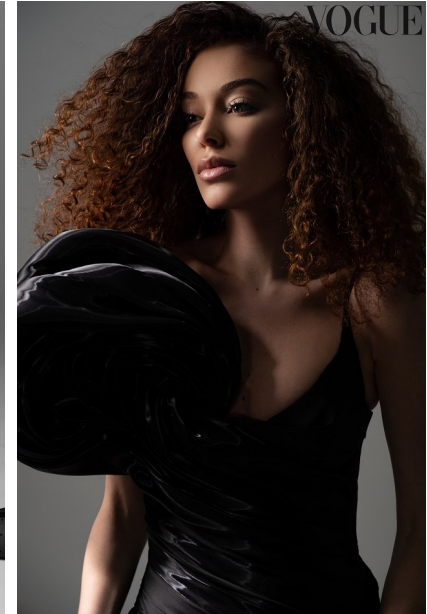

FENTON

MODEL MANAGEMENT

GABBY K

Height: 5'10" Dress: 2 US Bust: 32" Waist: 23" Hips: 34" Shoes: 8.5 US Hair: Brown Eyes: Hazel