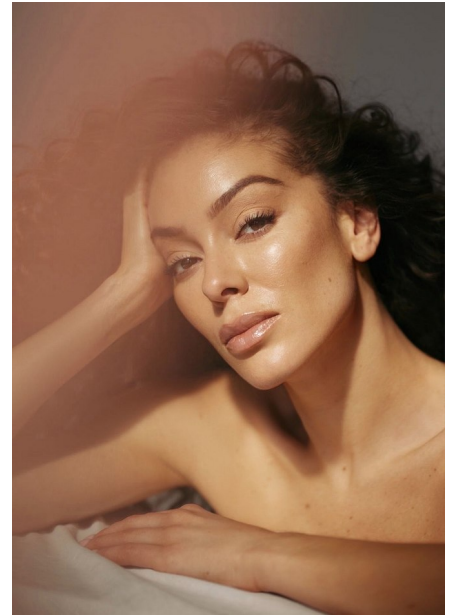

FENTON

MODEL MANAGEMENT

GABBY K

Height: 5'10" Dress: 2 US Bust: 32" Waist: 23" Hips: 34" Shoes: 8.5 US Hair: Brown Eyes: Hazel