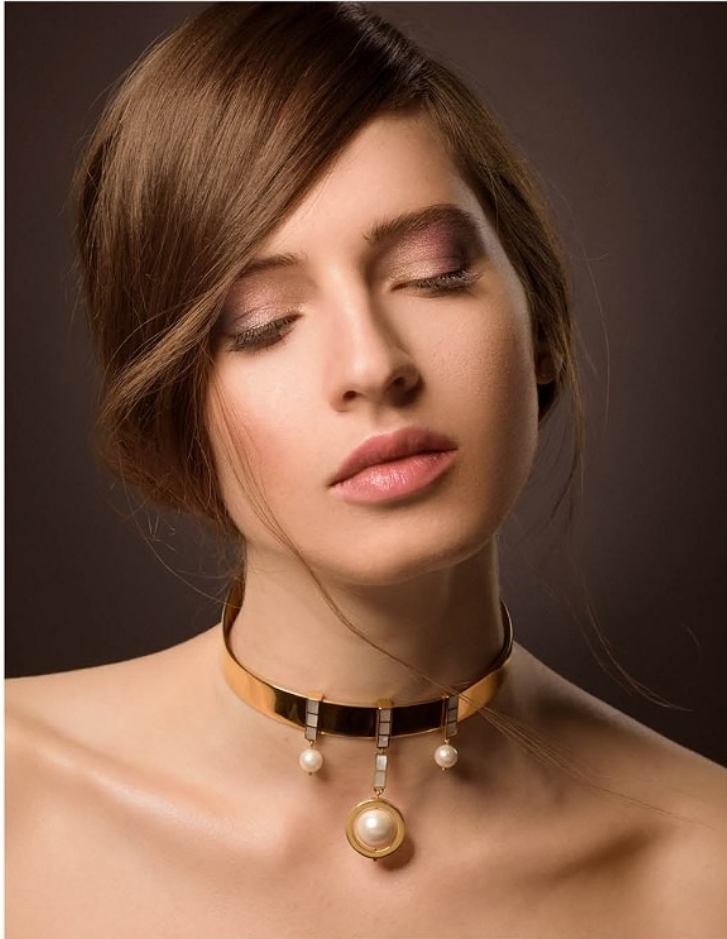

HELEN

Purple Days

Photographed by RON BEAVER

Model HELEN HENDERSON Fenton Model Mgmt

Stylist SASHA JONES

Makeup MICHELLE WALDRON using Buxom Cosmetics

Hair NIKO WEDDLE using Kenra Haircare

Producer MELISSA RODWELL

HELEN

Height: 5'10" Dress: 2 US Bust: 33" Waist: 25" Hips: 34" Shoes: 8.5 US Hair: Brown Eyes: Blue/Green