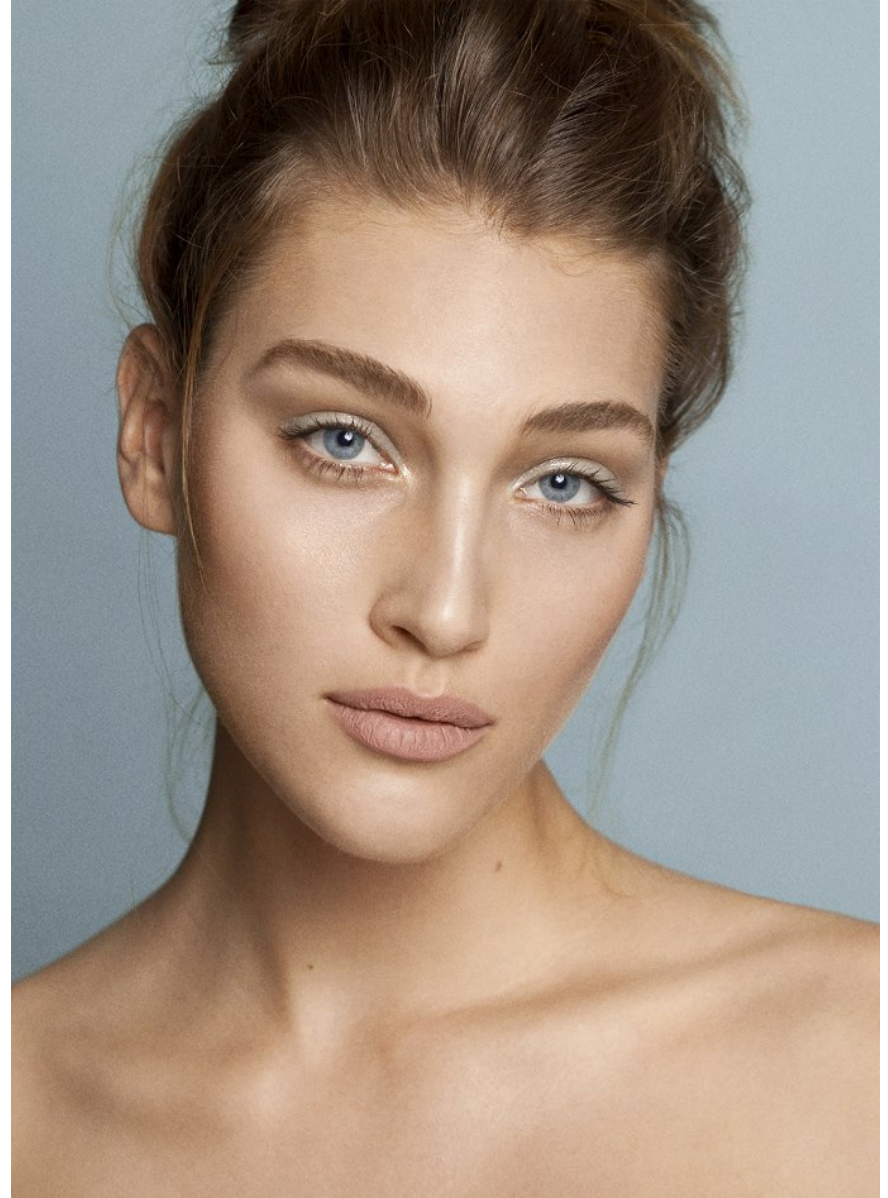

FENTON
MODEL MANAGEMENT

SARAH DONNER

Height: 5'10" Dress: 4 US Bust: 34" Waist: 25" Hips: 35" Shoes: 10 US Hair: Blonde Eyes: Blue