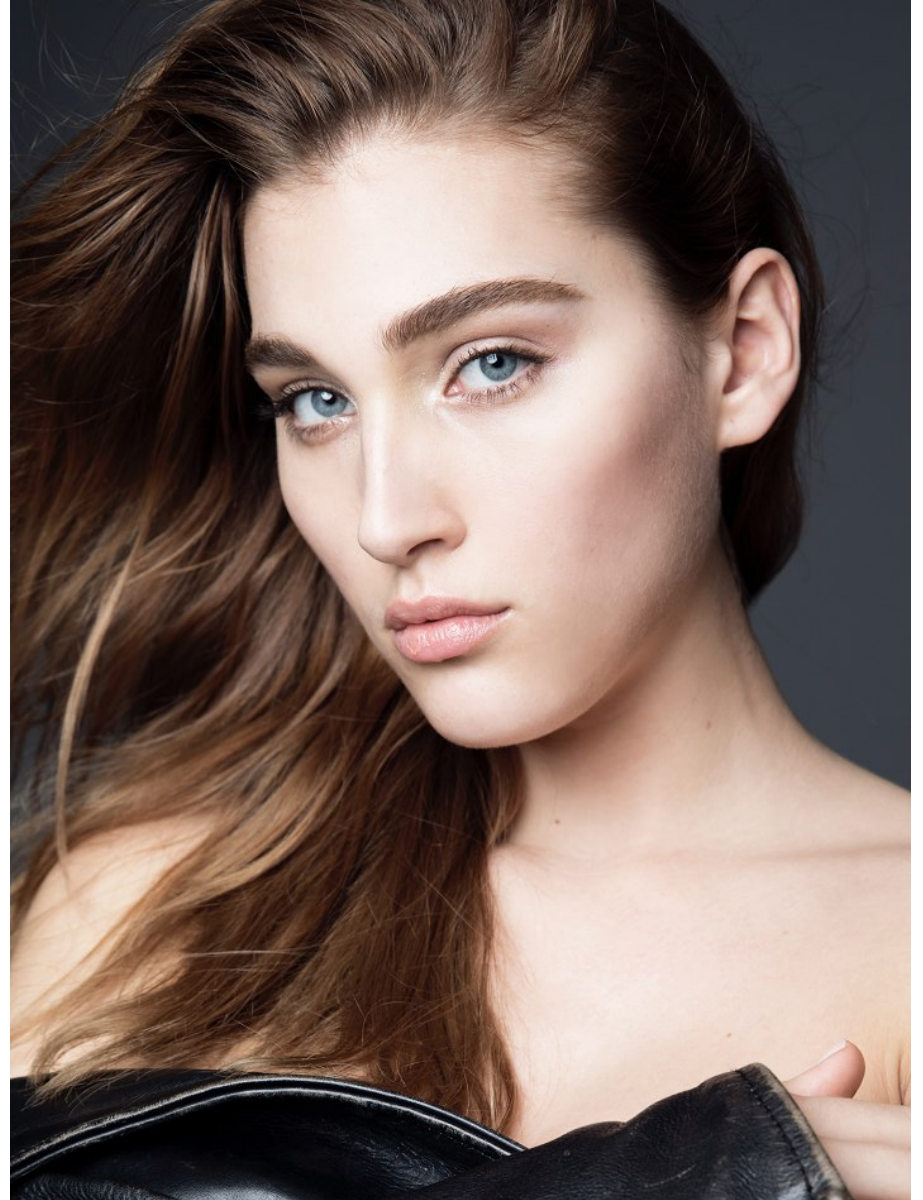

FENTON
MODEL MANAGEMENT

SARAH DONNER

Height: 5'10" Dress: 4 US Bust: 34" Waist: 25" Hips: 35" Shoes: 10 US Hair: Blonde Eyes: Blue