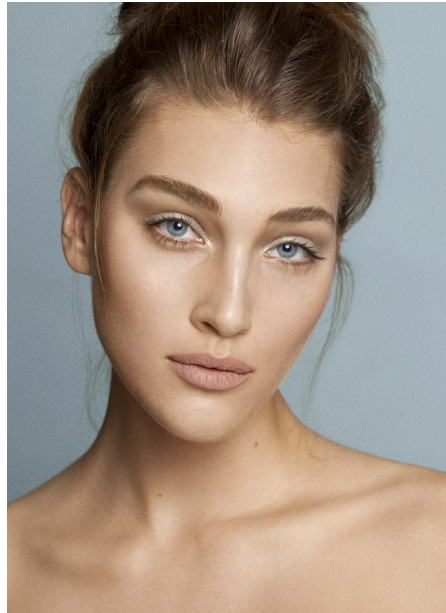

FENTON

MODEL MANAGEMENT

SARAH DONNER

Height: 5'10" Dress: 4 US Bust: 34" Waist: 25" Hips: 35" Shoes: 10 US Hair: Blonde Eyes: Blue

FENTON

MODEL MANAGEMENT

SARAH DONNER

Height: 5'10" Dress: 4 US Bust: 34" Waist: 25" Hips: 35" Shoes: 10 US Hair: Blonde Eyes: Blue