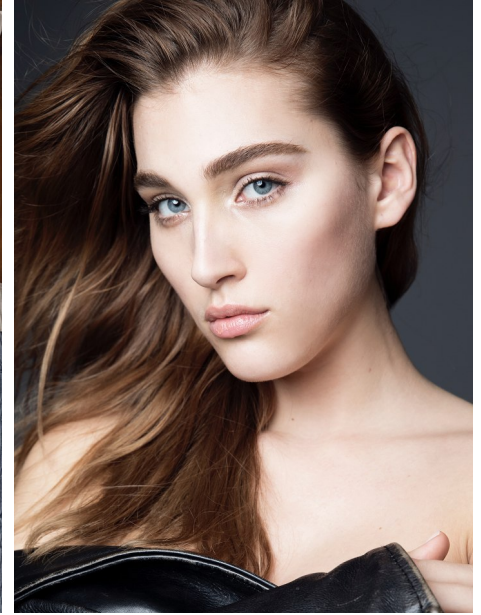

FENTON

MODEL MANAGEMENT

SARAH DONNER

Height: 5'10" Dress: 4 US Bust: 34" Waist: 25" Hips: 35" Shoes: 10 US Hair: Blonde Eyes: Blue