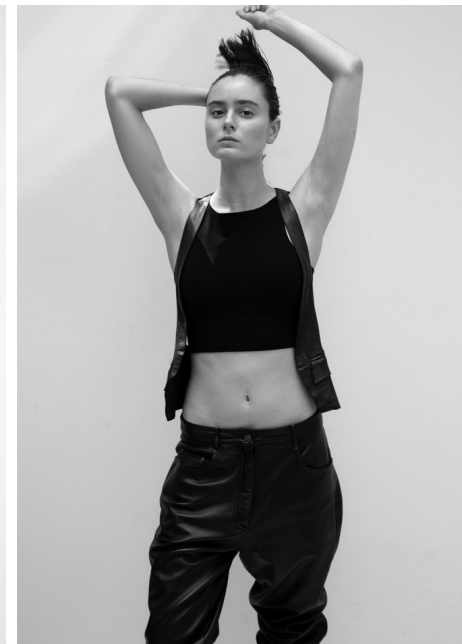

*NATALIE W*

Height: 5'7.5" Dress: 0 US Bust: 32" Waist: 23" Hips: 34" Shoes: 6 US  
Hair: Auburn Red Eyes: Brown

**FENTON**  
MODEL MANAGEMENT

Fenton Model Management, 207 East 63rd Street, Suite 1W, New York, NY 10065.  
212-758-9500 | [www.fentonmodels.com](http://www.fentonmodels.com)